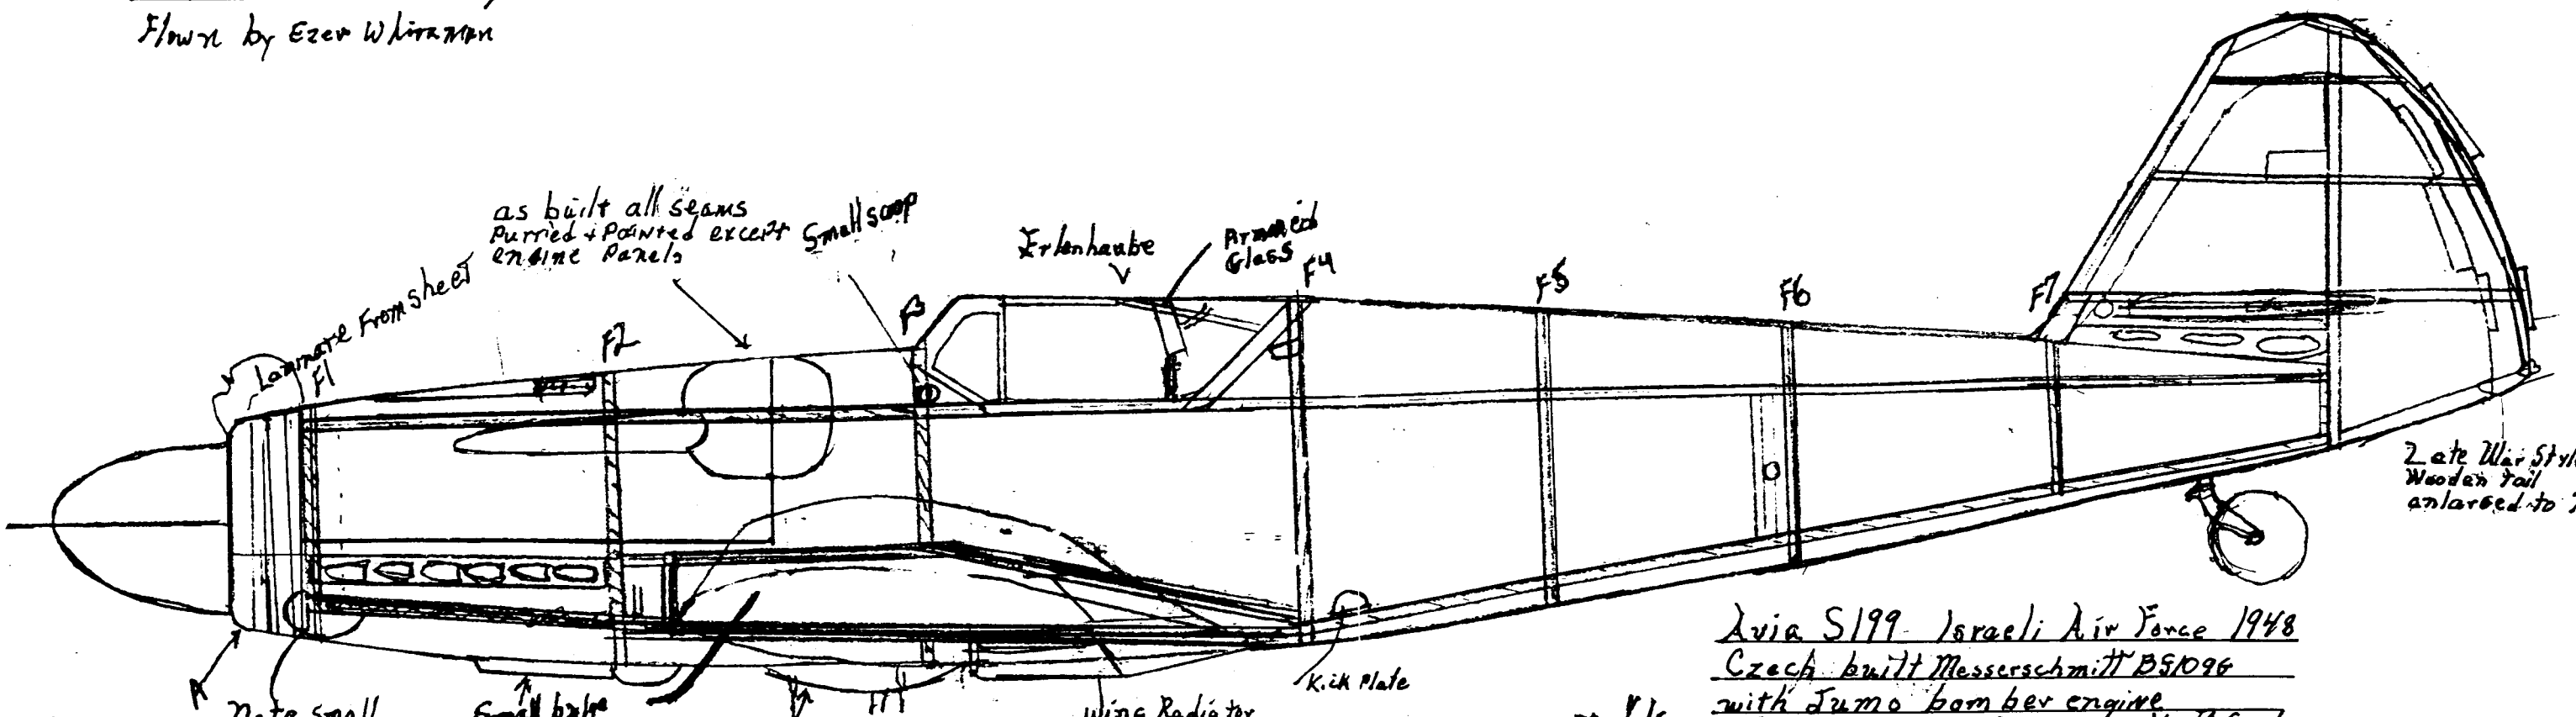

Layout sketch  
of wing battens

Avia S199 Top View 1/24 Scale Sheet 2

a Proj. Fore Spl. by R. Russo  
Usually enlarged 50% 7/4" = 1"

Scale Struts  
& Flying Struts

blend  
line

Light Blue grey overall  
STAR OF DAVID 6 positions Dark blue on White  
Flown by Ezer Weizman

Squadron Badge:  
Red background  
black wings

Red  
Spinner

Tail  
Red +  
White

Avia S199 Israeli Air Force 1948  
Czech built Messerschmitt BSO96  
with Jumo bomber engine  
a Proj. Fore Spl. by R. Russo 1/24 Scale

ALL BY Models  
109

Note Egg  
Shape of  
Bulkheads