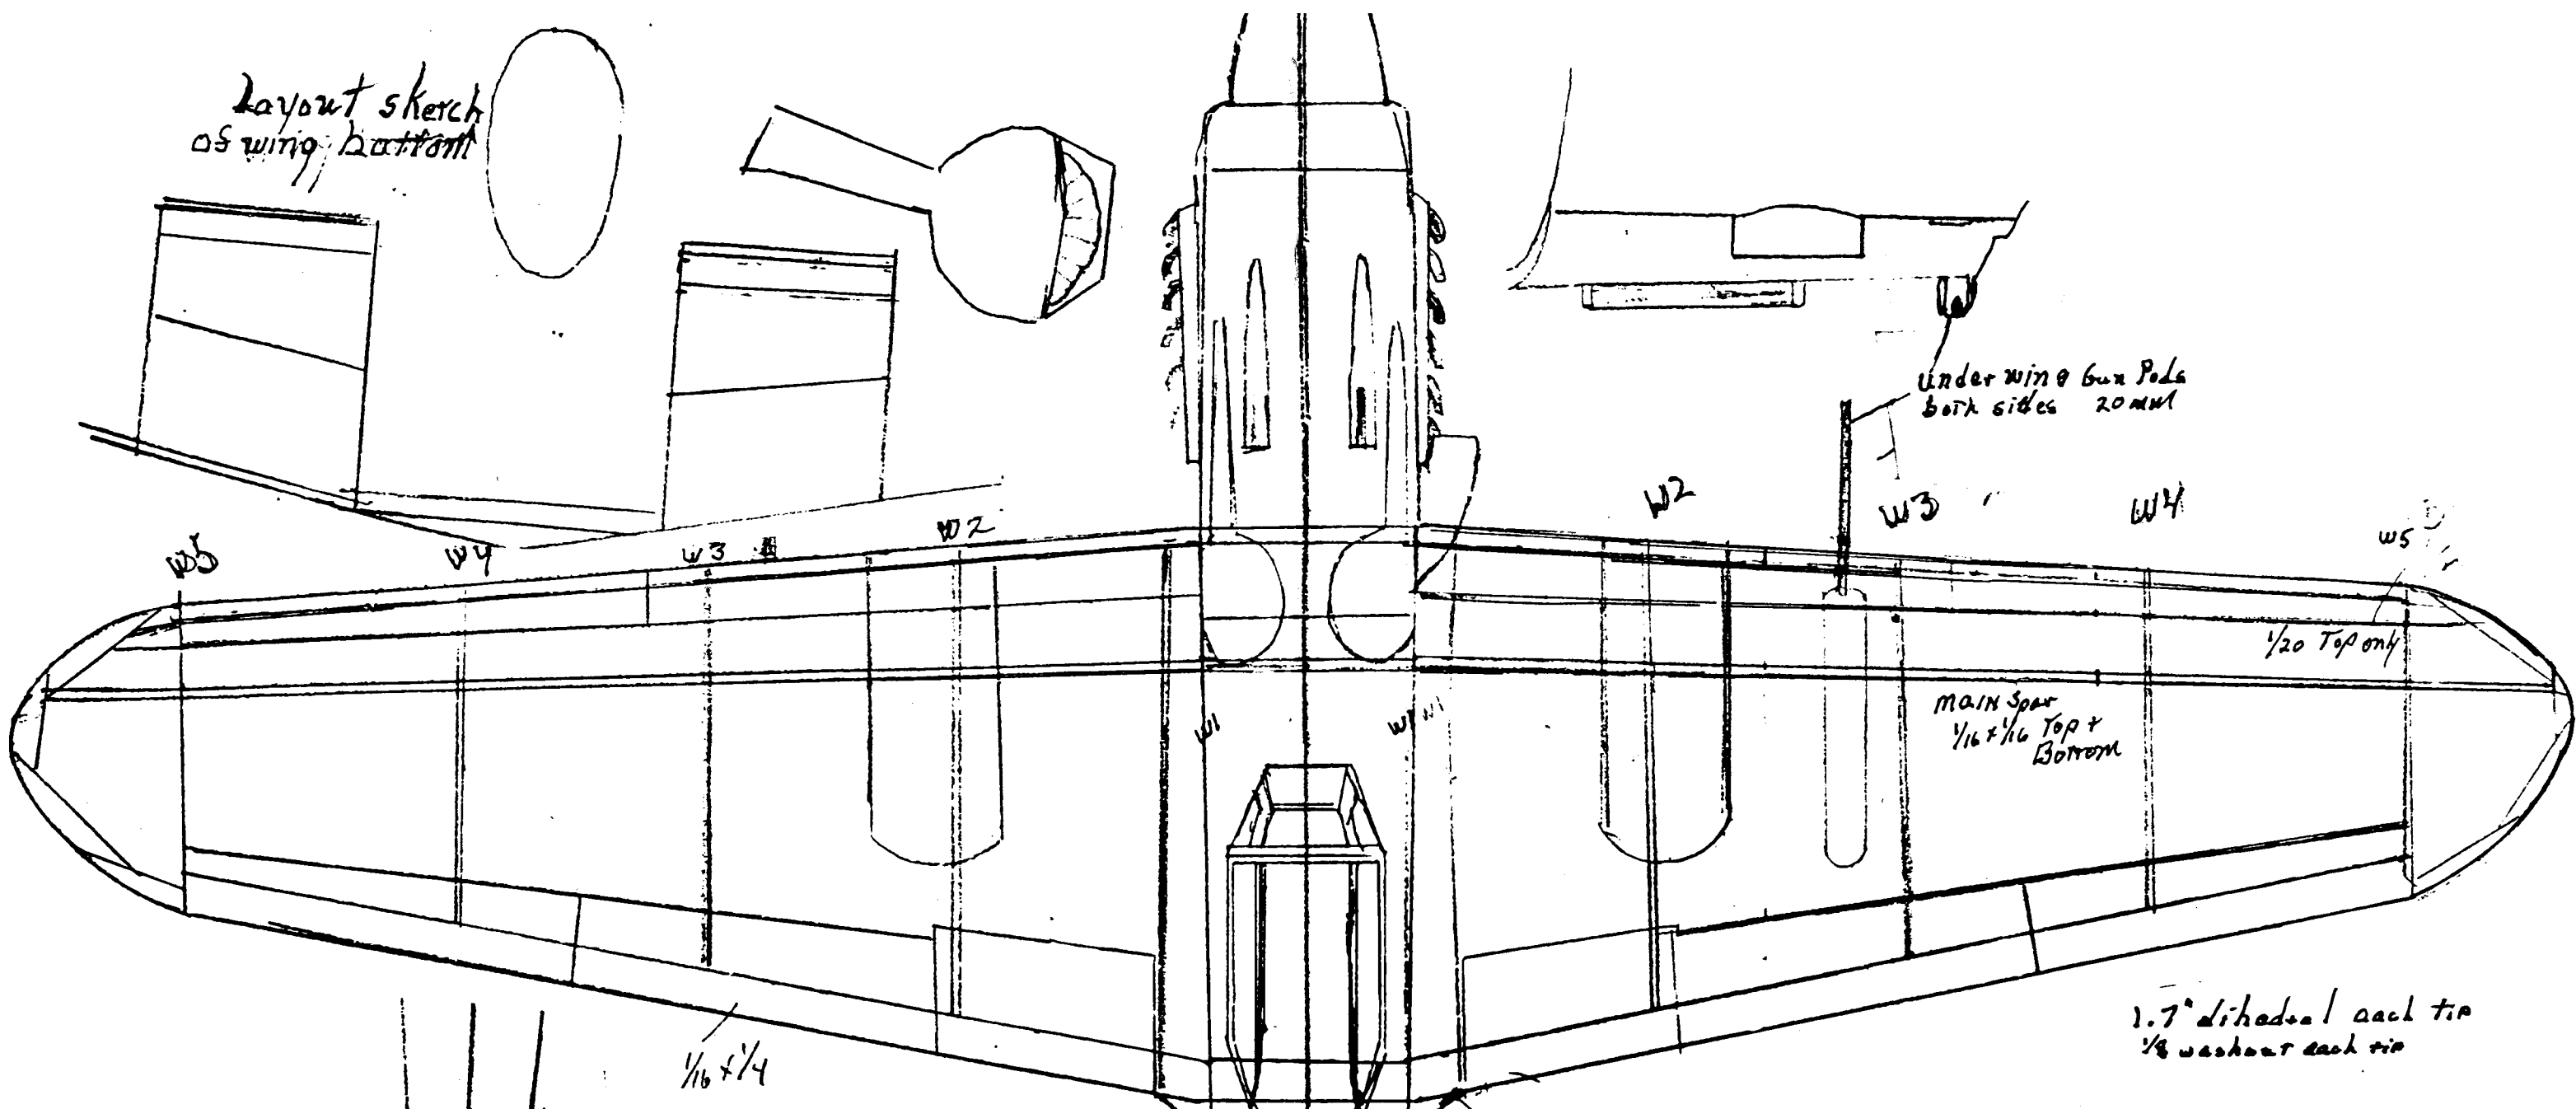

Layout sketch  
of wing battens

Avia S199 Top View 1/24 Scale Sheet 2

a Proj. Fore Spl. by R. Russo  
Usually enlarged 50% 7/4" = 1"

Scale Struts  
& Flying Struts

blend  
line

Light Blue grey overall  
STAR OF DAVID 6 positions Dark blue on White  
Flown by Ezer Weizman

Squadron Badge:  
Red background  
black wings

Red  
Spinner

Tail  
Red +  
White

Avia S199 Israeli Air Force 1948  
Czech built Messerschmitt BSO96  
with Jumo bomber engine  
a Proj. Fore Spl. by R. Russo 1/24 Scale

ALL BY Models  
109

Note Egg  
Shape of  
Bulkheads