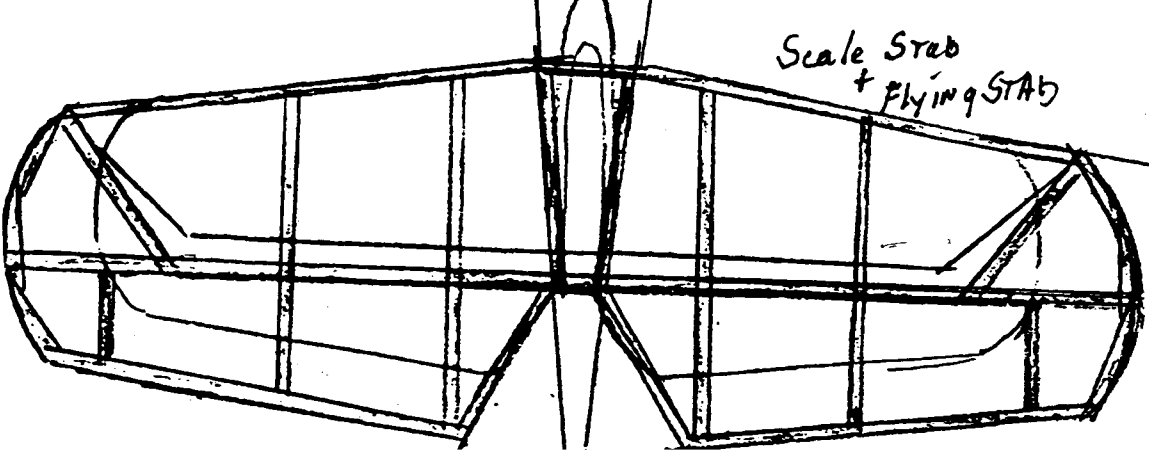

Layout sketch  
of wing battens

Avia S199 Top View 1/24 Scale Sheet 2

a Proj. Fore Spl. by R. Russo  
Usually enlarged 50% 7/4" = 1"

Scale Struts  
& Flying Struts

blend  
line

Light Blue grey overall  
STAR OF DAVID 6 positions Dark blue on White  
Flown by Ezer Weizman

Squadron Badge:  
Red background  
black wings

Red  
Spinner

Tail  
Red +  
White

Avia S199 Israeli Air Force 1948  
Czech built Messerschmitt BSO96  
with Jumo bomber engine  
a Proj. Fore Spl. by R. Russo 1/24 Scale

ALL BY Models  
109

Note Egg  
Shape of  
Bulkheads