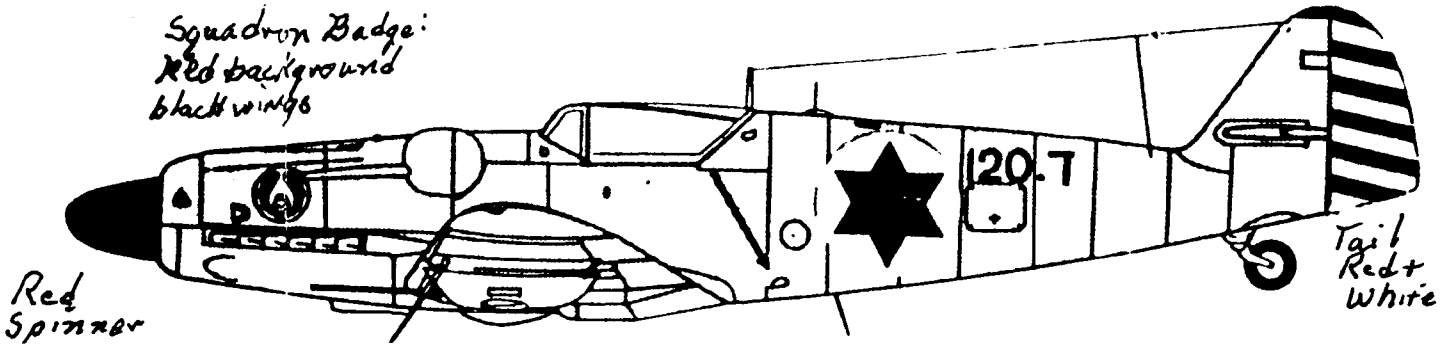

Layout sketch  
of wing battens

Avia S199 Top View 1/24 Scale Sheet 2

a Proj. Fore Spl. by R. Russo  
Usually enlarged 50% 7/4" = 1"

Scale Struts  
& Flying Struts

blend  
line

Light Blue grey overall  
STAR OF DAVID 6 positions Dark blue on White  
Flown by Ezer Weizman

Squadron Badge:  
Red background  
black wings

Red  
Spinner

Tail  
Red +  
White

Avia S199 Israeli Air Force 1948  
Czech built Messerschmitt BSO96  
with Jumo bomber engine  
a Proj. Fore Spl. by R. Russo 1/24 Scale

ALL BY Models  
109

Note Egg  
Shape of  
Bulkheads