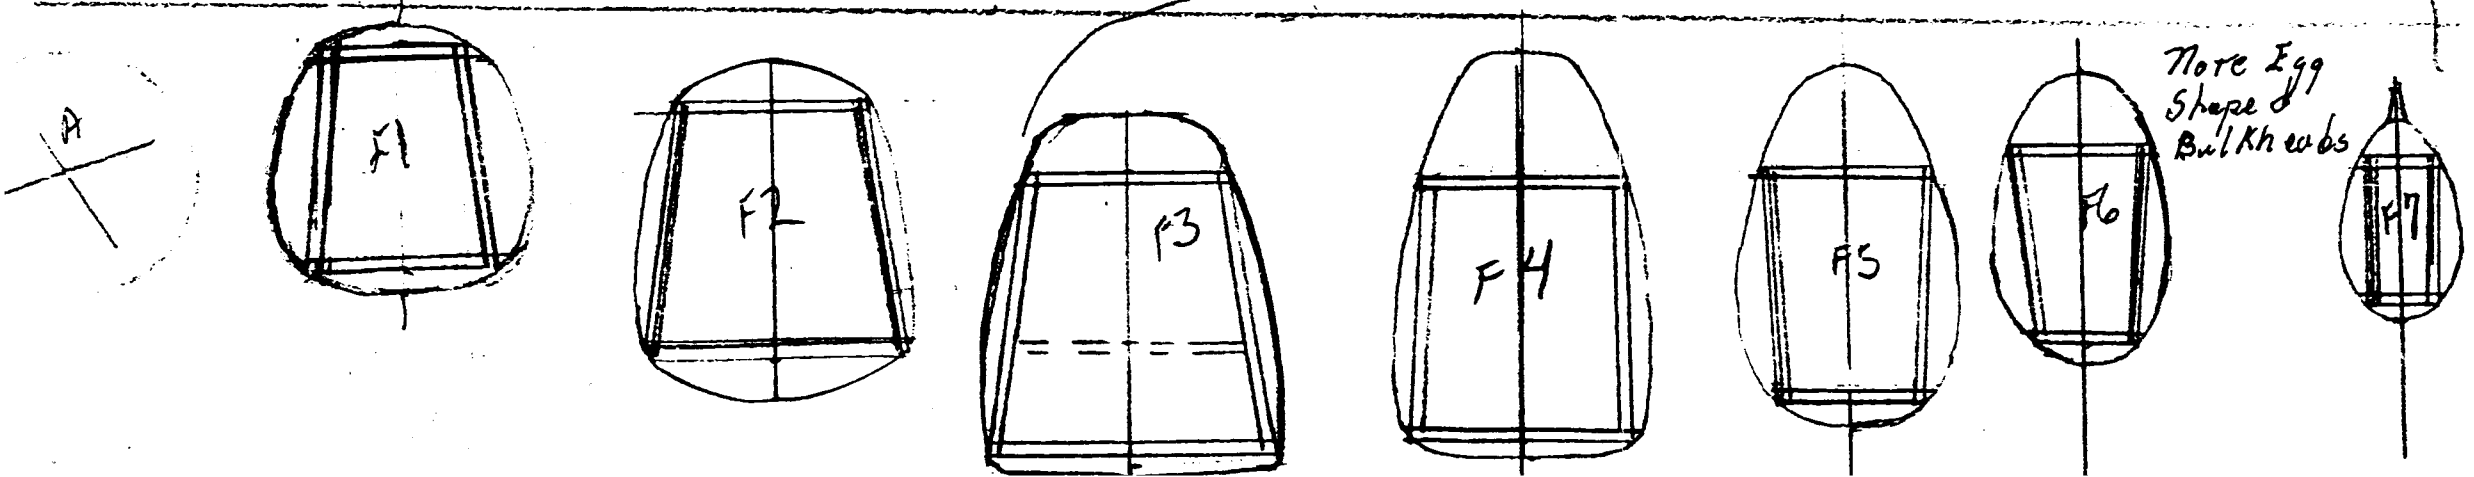

Layout sketch  
of wing battens

Avia S199 Top View 1/24 Scale Sheet 2

a Proj. Fore Spl. by R. Russo  
Usually enlarged 50% 7/4" = 1"

Scale Struts  
& Flying Struts

blend  
line

Light Blue grey overall  
STAR OF DAVID 6 positions Dark blue on White  
Flown by Ezer Weizman

Squadron Badge:  
Red background  
black wings

Red  
Spinner

Tail  
Red +  
White

Avia S199 Israeli Air Force 1948  
Czech built Messerschmitt BSO96  
with Jumo bomber engine  
a Proj. Fore Spl. by R. Russo 1/24 Scale

ALL BY Models  
109

Note Egg  
Shape of  
Bulkheads