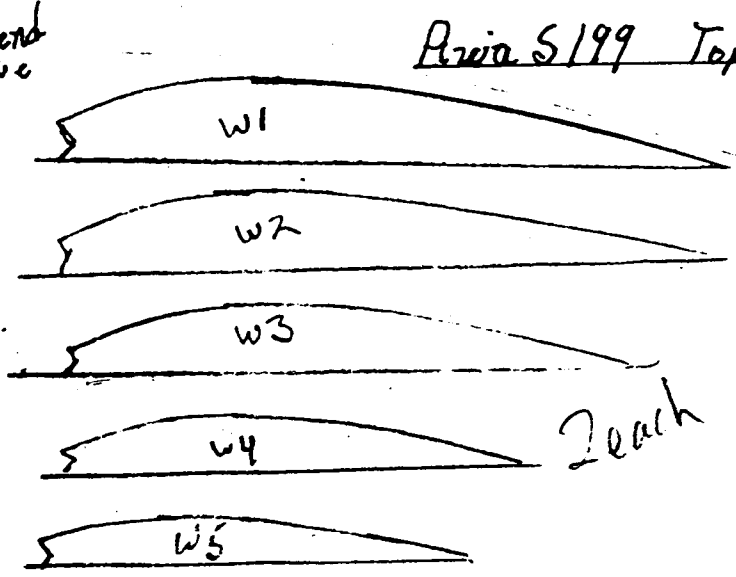

Layout sketch  
of wing battens

Avia S199 Top View 1/24 Scale Sheet 2

a Proj. Fore Spl. by R. Russo  
Usually enlarged 50% 7/4" = 1"

Scale Struts  
& Flying Struts

blend  
line

Light Blue grey overall  
STAR OF DAVID 6 positions Dark blue on White  
Flown by Ezer Weizman

Squadron Badge:  
Red background  
black wings

Red  
Spinner

Tail  
Red +  
White

Avia S199 Israeli Air Force 1948  
Czech built Messerschmitt BSO96  
with Jumo bomber engine  
a Proj. Fore Spl. by R. Russo 1/24 Scale

ALL BY Models  
109

Note Egg  
Shape of  
Bulkheads