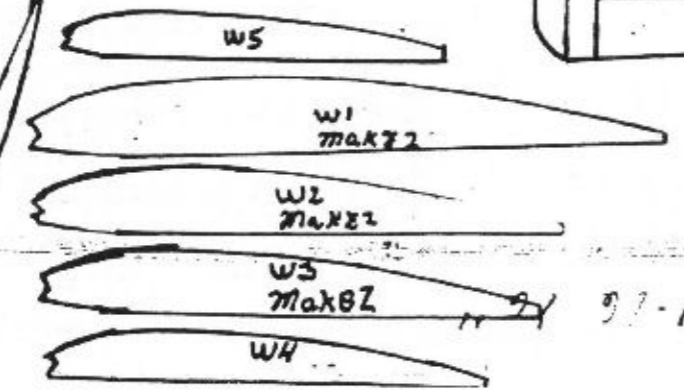

wood 1/8" unless noted  
Red Stars top + bottom

clearly inspired by the Gee Bee Racers

"China Defender" the Polikarpov I-16  
 used by Russian and Chinese pilots against  
 Japanese Invasion  
 a Parasol + Noedime design by Russo a Prof Spd.  
 from the Rambo/Gold Peanuts - 1/22 scale