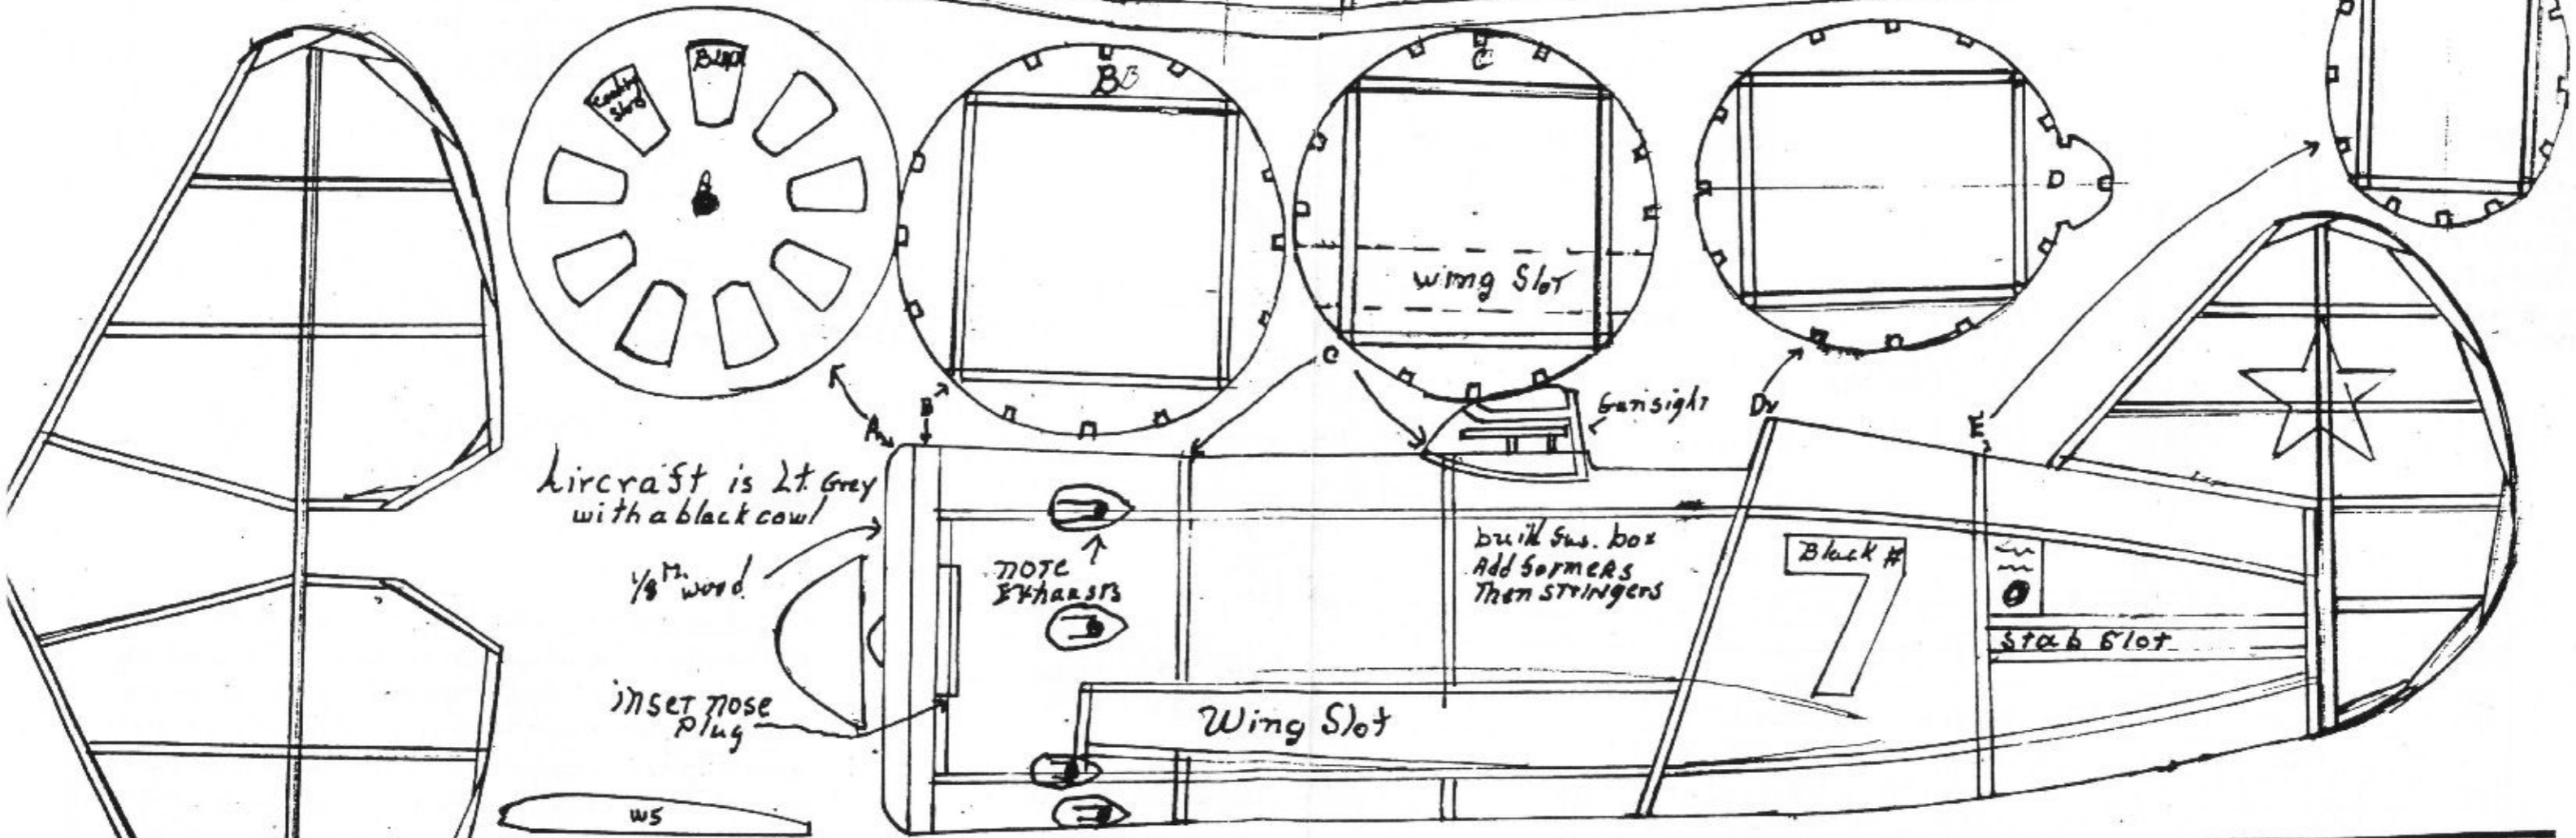

wood 1/8" unless noted  
Red Stars top + bottom

clearly inspired by the Gee Bee Racers

"China Defender" the Polikarpov I-16  
 used by Russian and Chinese pilots against  
 Japanese Invasion  
 a Parasol + Noedime design by Russo a Prof Spd.  
 from the Rambo/Gold Peanuts - 1/22 scale