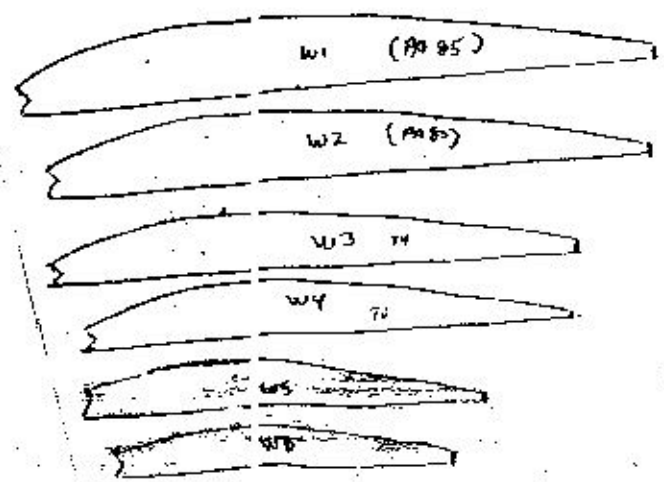

Sketch of Lg Doors

Focke-Wulf Fw 152H in 1/24th Scale
by R. Russo a Ros. Yate Spl
Sheet 1 of 2

Note: First few did had slot "R" Canop
Notes WORKING draft
BUILD AIRFRAME
IN CONJUNCTION
WITH
A GOOD 3-view

Focke Wulf Ta-152 H in 1/24th Scale

by R. Russo a Prof. Yate spl.
Sheet 2 of 2

Note: for Ta-152C drawing @ R6
and place intake on other side

NOTE:
WORKING
DRAWING
CHECK WING RIBS!