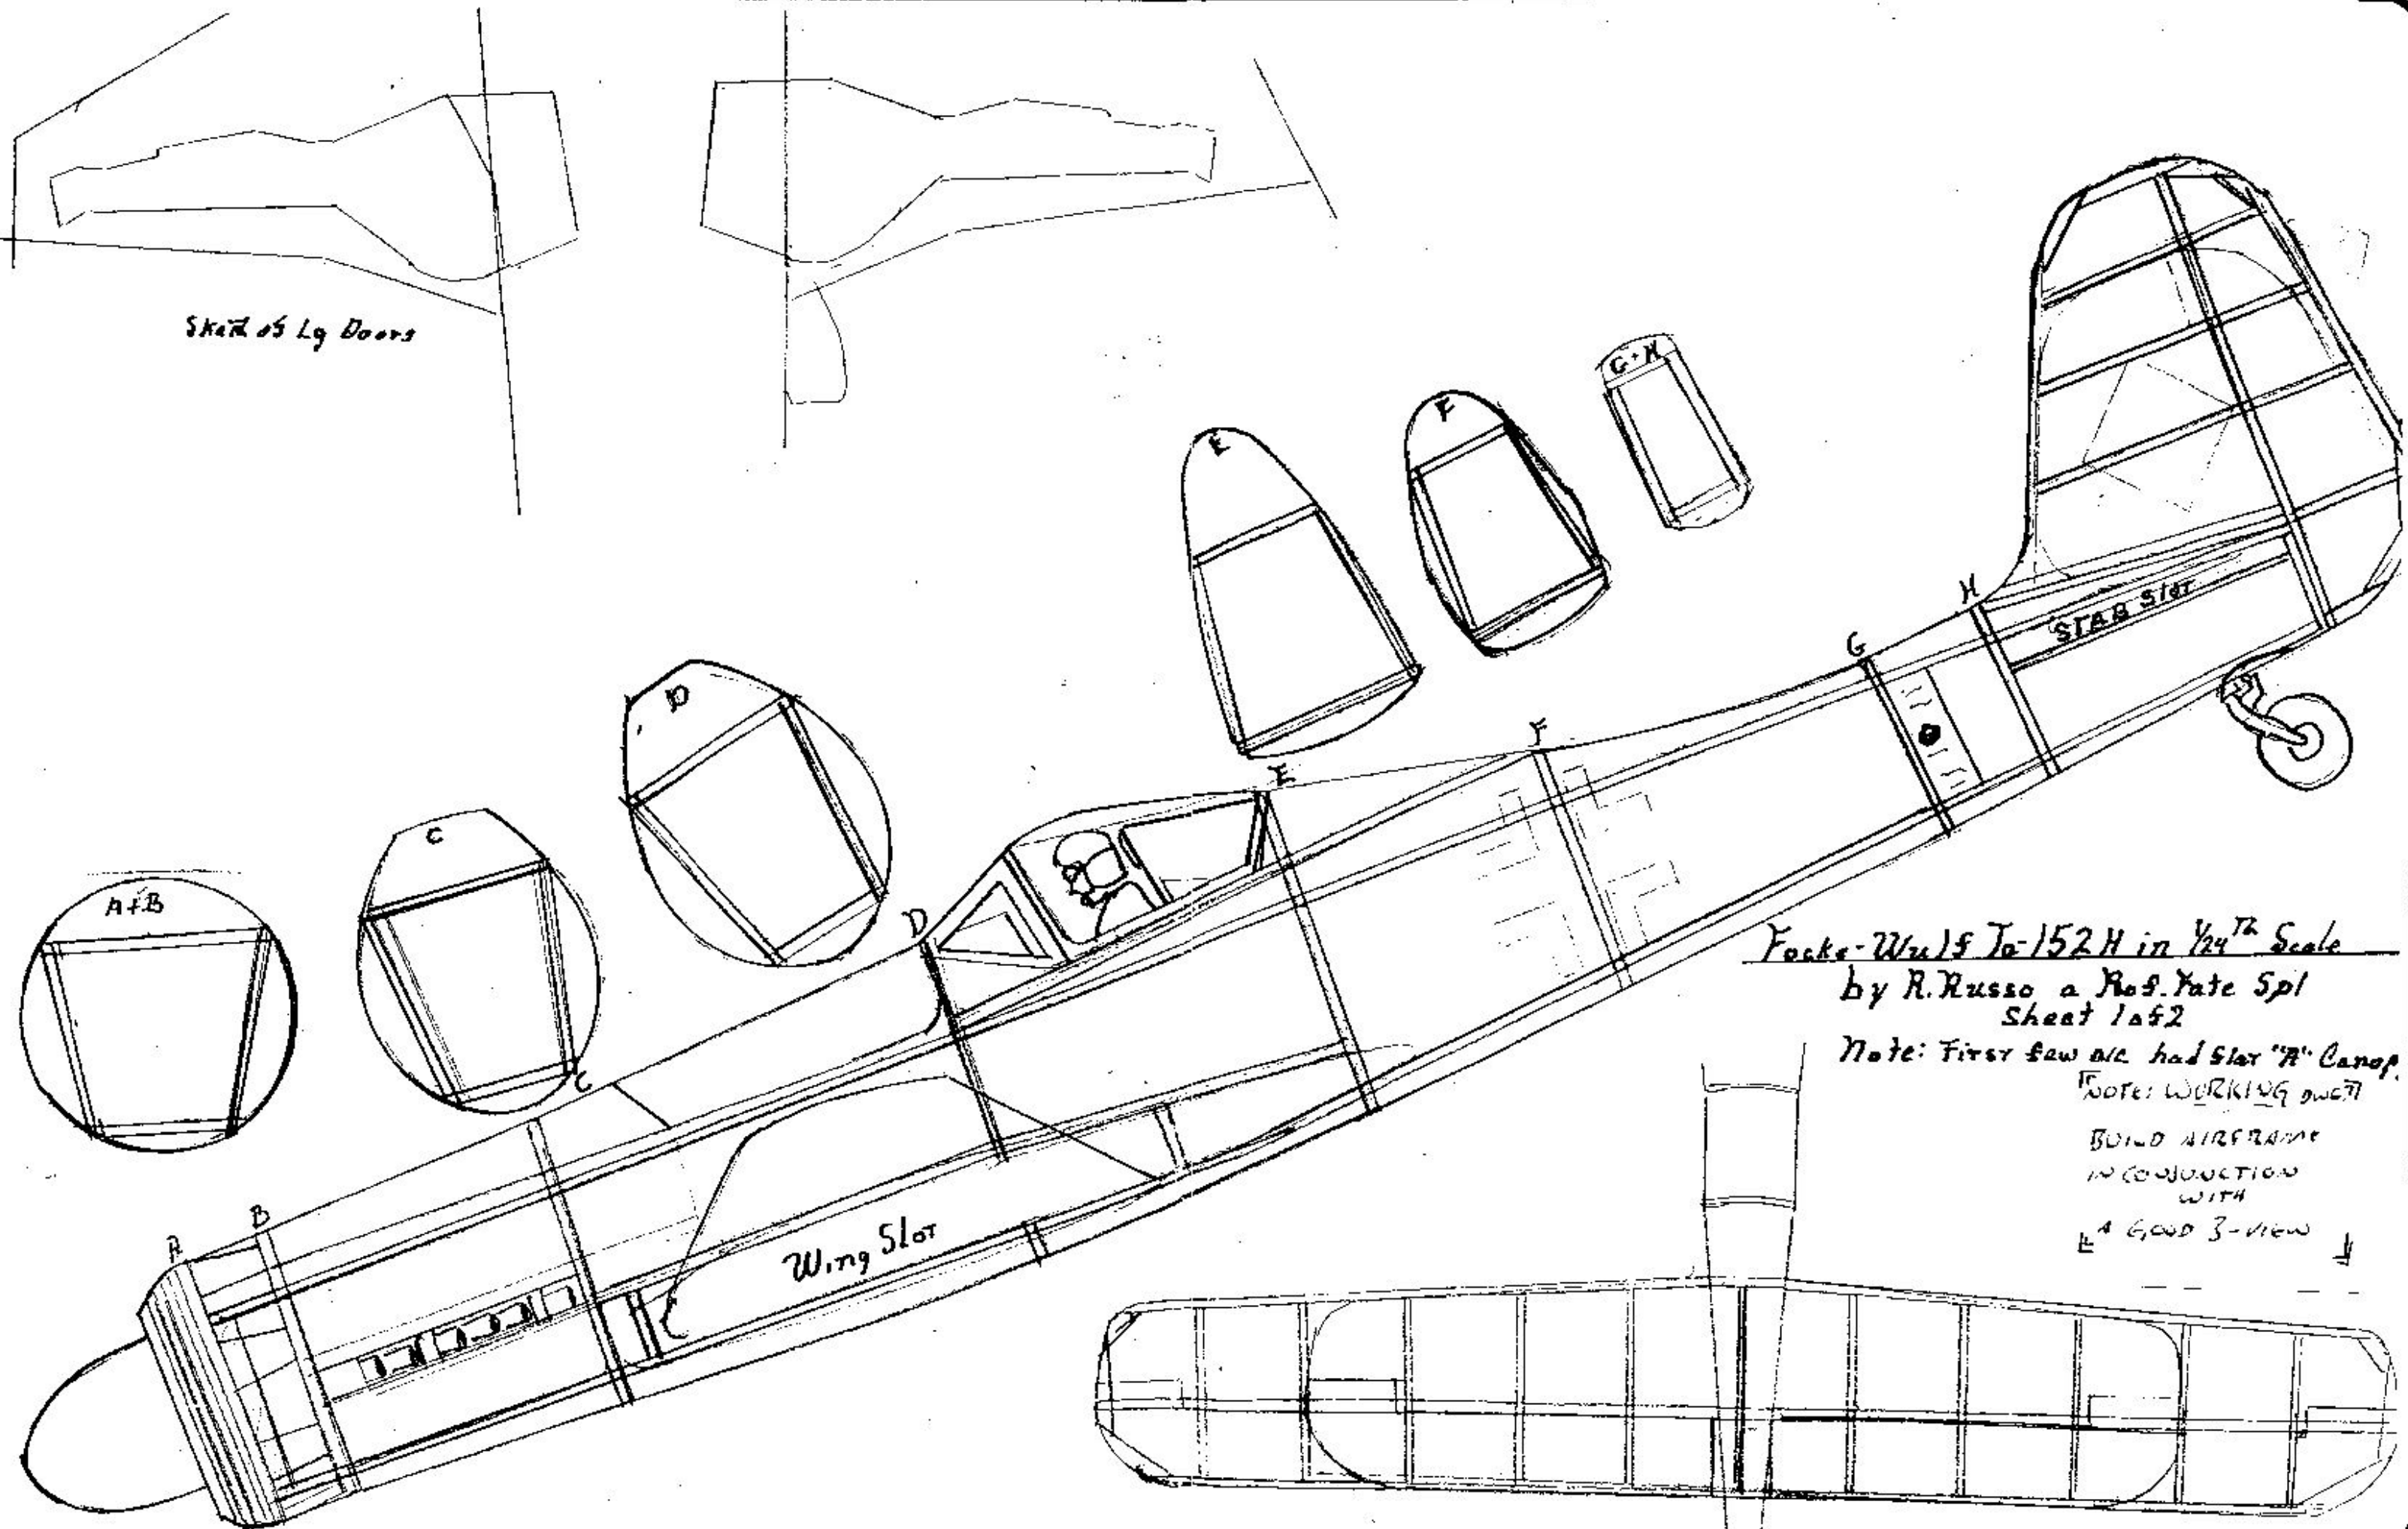

Sketch of Lg Doors

Focke-Wulf Fw 152H in 1/24th Scale
by R. Russo a Ros. Yate Spl
Sheet 1 of 2

Note: First few did had slot "R" Canop
Notes WORKING draft
BUILD AIRFRAME
IN CONJUNCTION
WITH
A GOOD 3-view

Focke Wulf Ta-152 H in 1/24th Scale

by R. Russo a Prof. Yate spl.
Sheet 2 of 2

Note: for Ta-152C drawing @ R6
and place intake on other side

NOTE:
WORKING
DRAWING
CHECK WING RIBS!