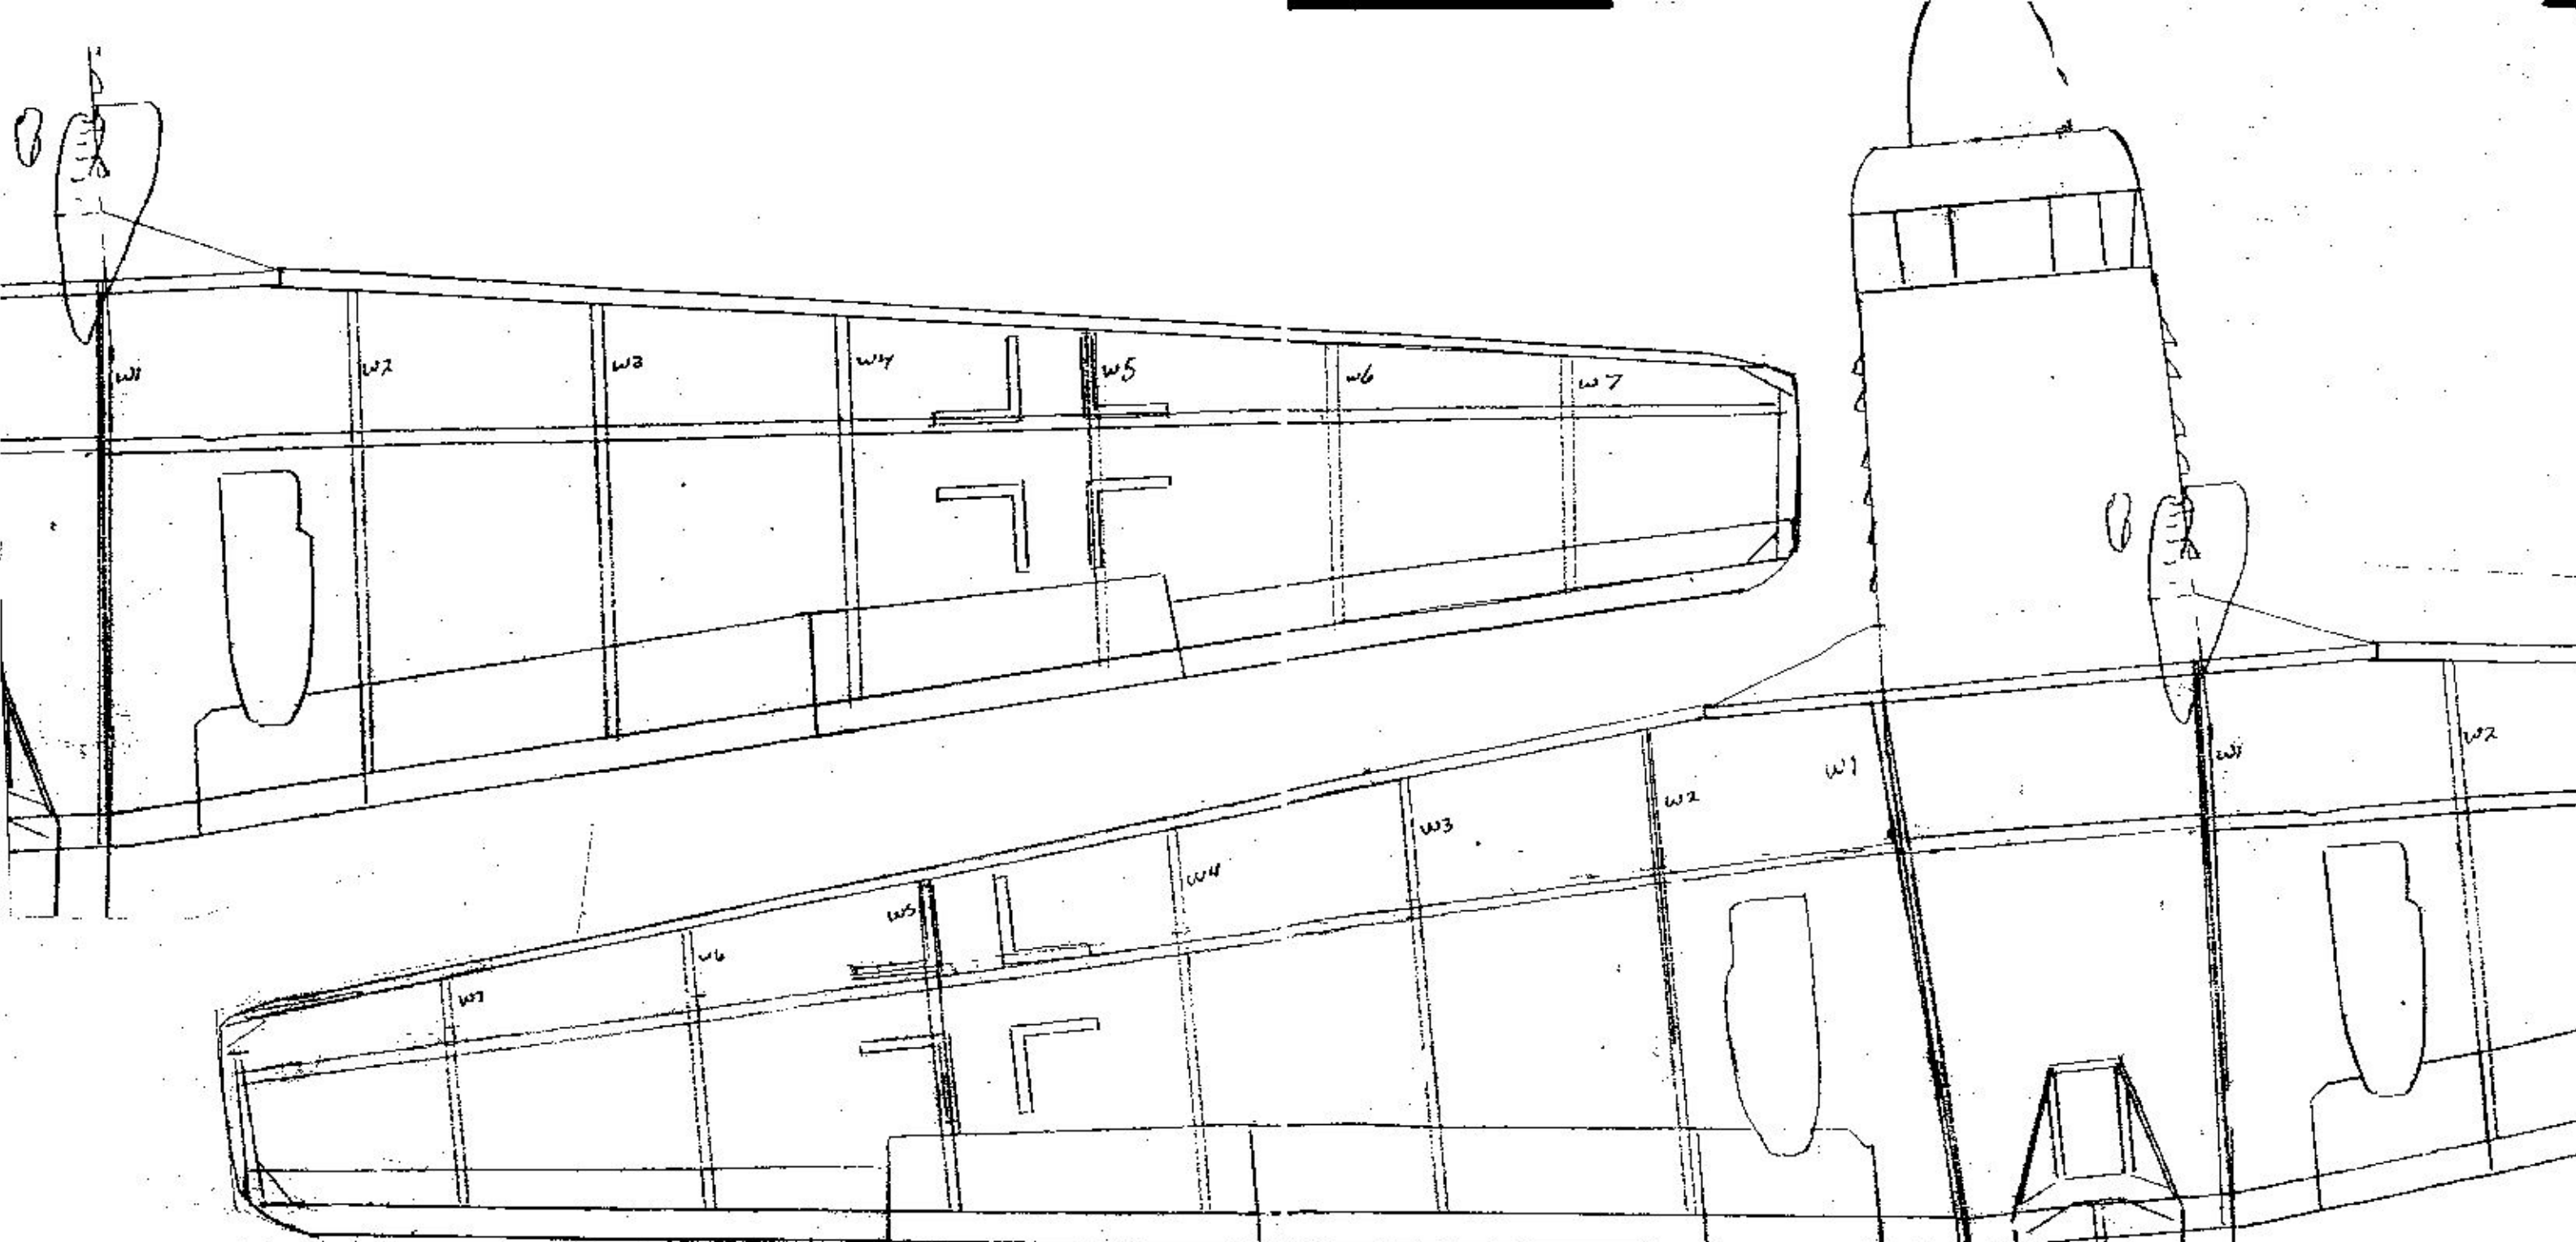

Sketch of Lg Doors

Focke-Wulf Fw 152H in 1/24th Scale
by R. Russo a Ros. Yate Spl
Sheet 1 of 2

Note: First few did had slot "R" Canop
Notes WORKING draft
BUILD AIRFRAME
IN CONJUNCTION
WITH
A GOOD 3-view

Focke Wulf Ta-152 H in 1/24th Scale

by R. Russo a Prof. Yate spl.
Sheet 2 of 2

Note: for Ta-152C drawing @ R6
and place intake on other side

NOTE:
WORKING
DRAWING
CHECK WING RIBS!