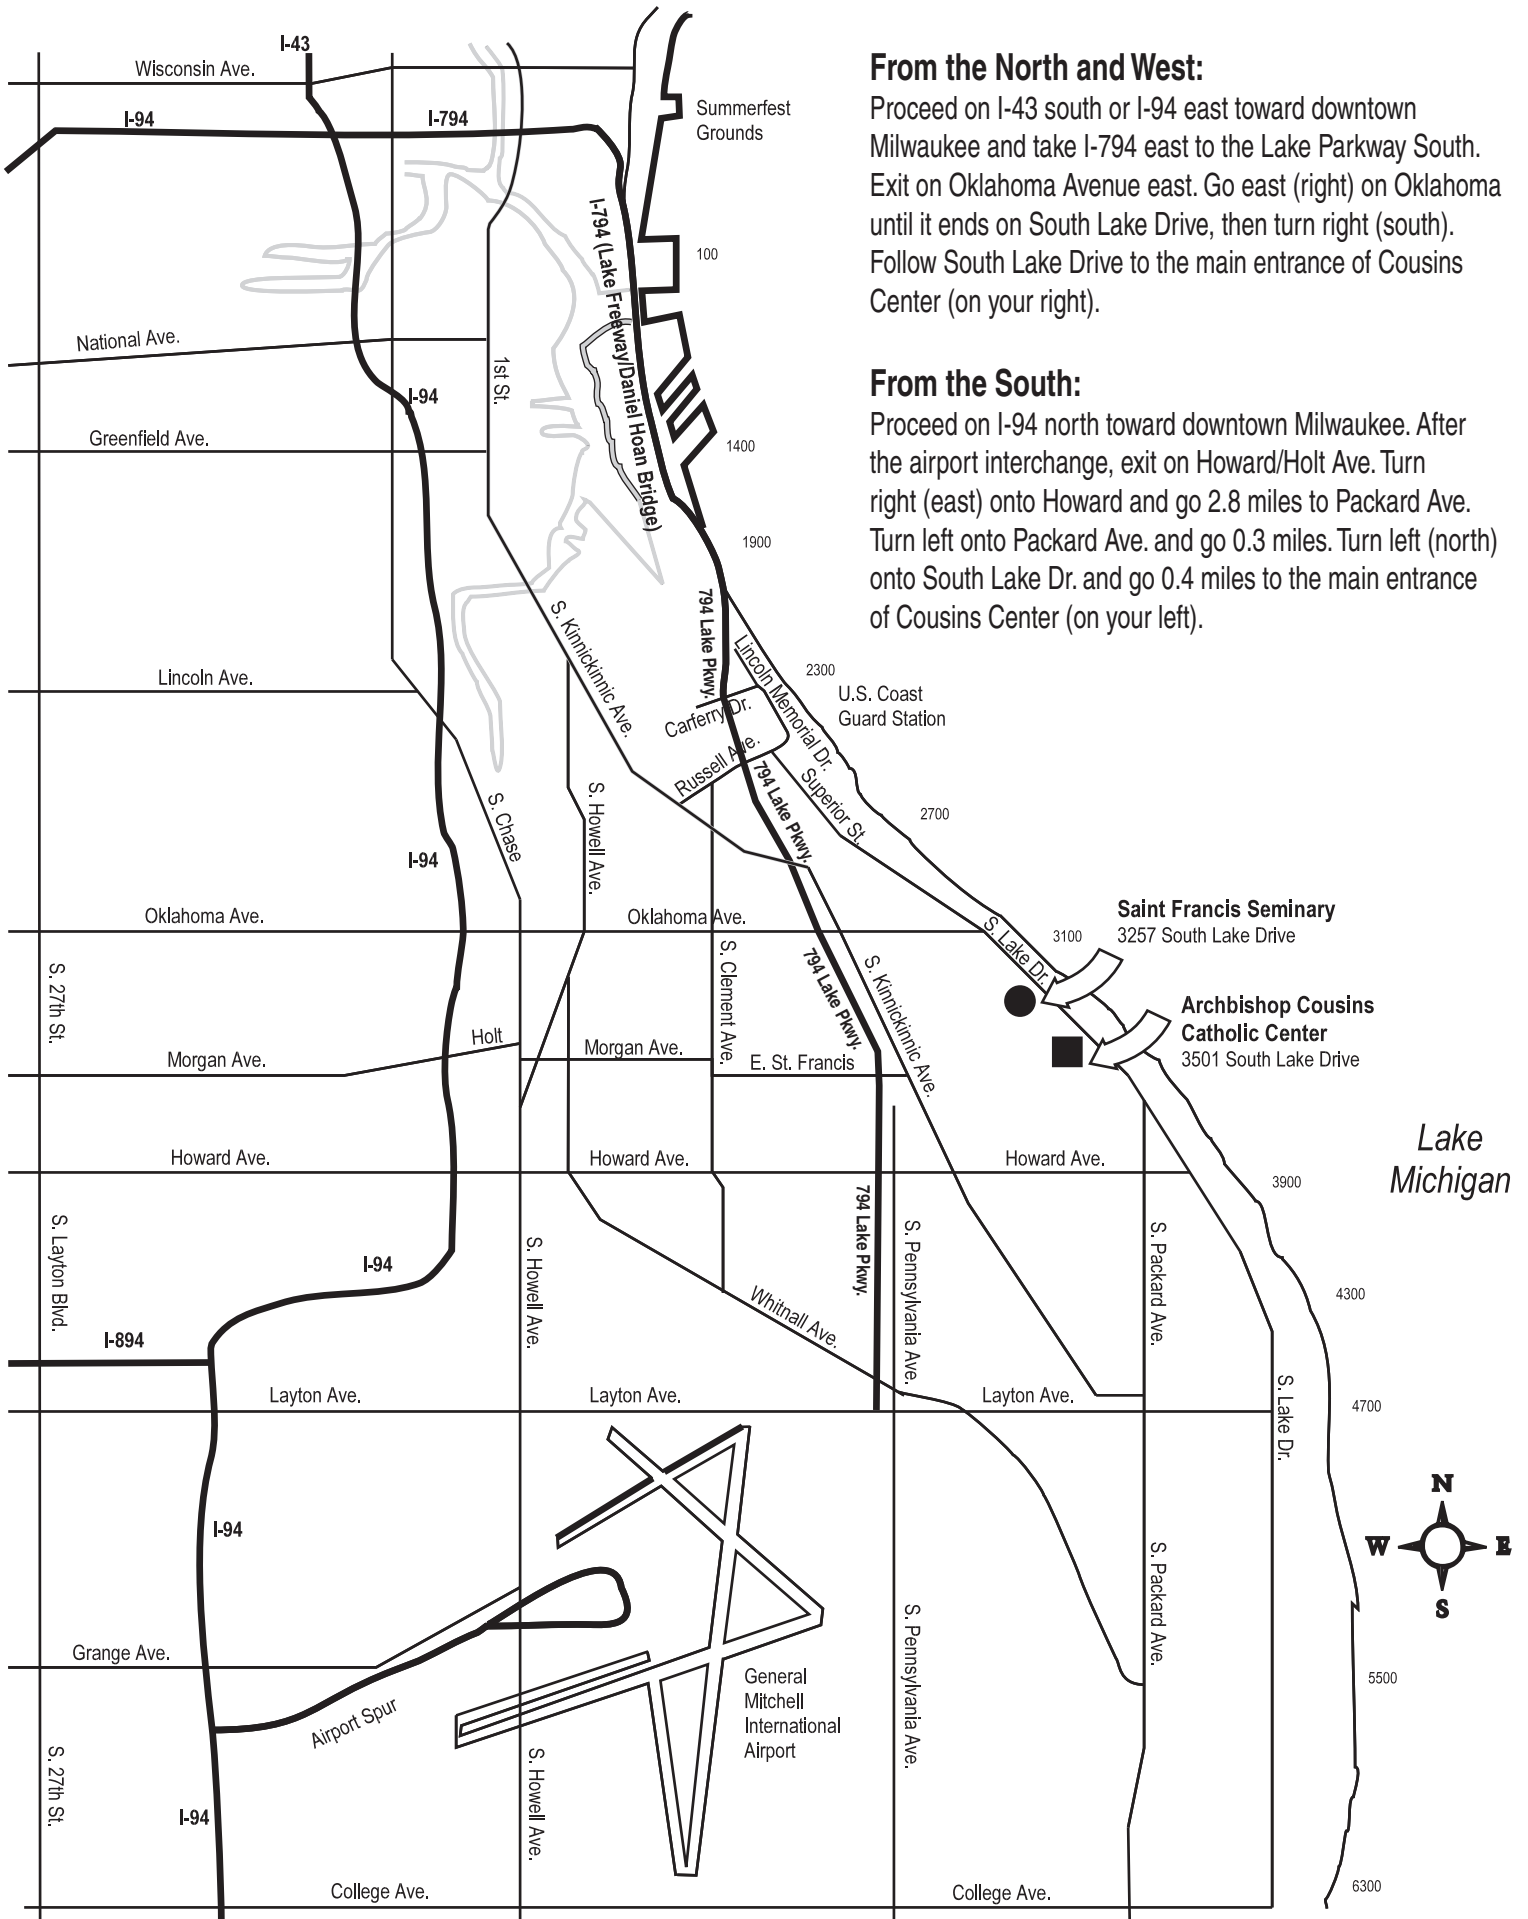

Directions and Map to Archbishop Cousins Catholic Center

From the North and West:

Proceed on I-43 south or I-94 east toward downtown Milwaukee and take I-794 east to the Lake Parkway South. Exit on Oklahoma Avenue east. Go east (right) on Oklahoma until it ends on South Lake Drive, then turn right (south). Follow South Lake Drive to the main entrance of Cousins Center (on your right).

From the South:

Proceed on I-94 north toward downtown Milwaukee. After the airport interchange, exit on Howard/Holt Ave. Turn right (east) onto Howard and go 2.8 miles to Packard Ave. Turn left onto Packard Ave. and go 0.3 miles. Turn left (north) onto South Lake Dr. and go 0.4 miles to the main entrance of Cousins Center (on your left).