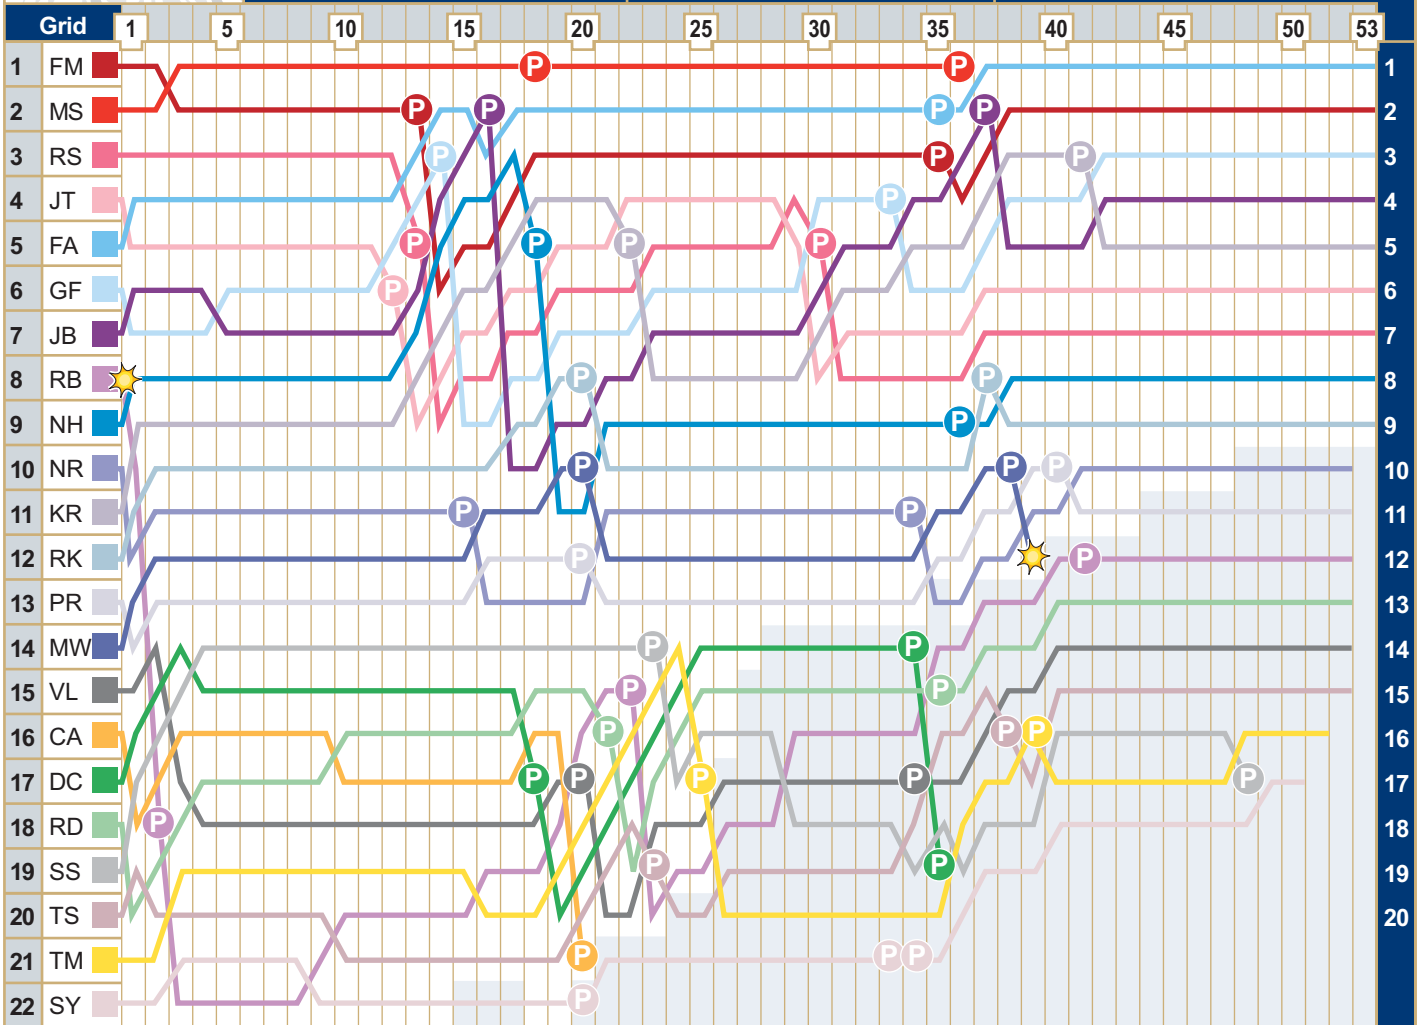

Grand Prix of Japan

October 8 2006

Positions lap by lap

Key	Accident	M Mechanical failure	P Pit stop	Lapped	B Black Flagged
FA: F Alonso	MS: M Schumacher	MW: M Webber	DC: D Coulthard	TM: T Monteiro	TS: T Sato
GF: G Fisichella	FM: F Massa	NR: N Rosberg	RD: R Doornbos	CA: C Albers	SY: S Yamamoto
KR: K Räikkönen	RS: R Schumacher	JB: J Button	NH: N Heidfeld	VL: V Liuzzi	
PR: P De La Rosa	JT: J Trulli	RB: R Barrichello	RK: R Kubica	SS: S Speed	