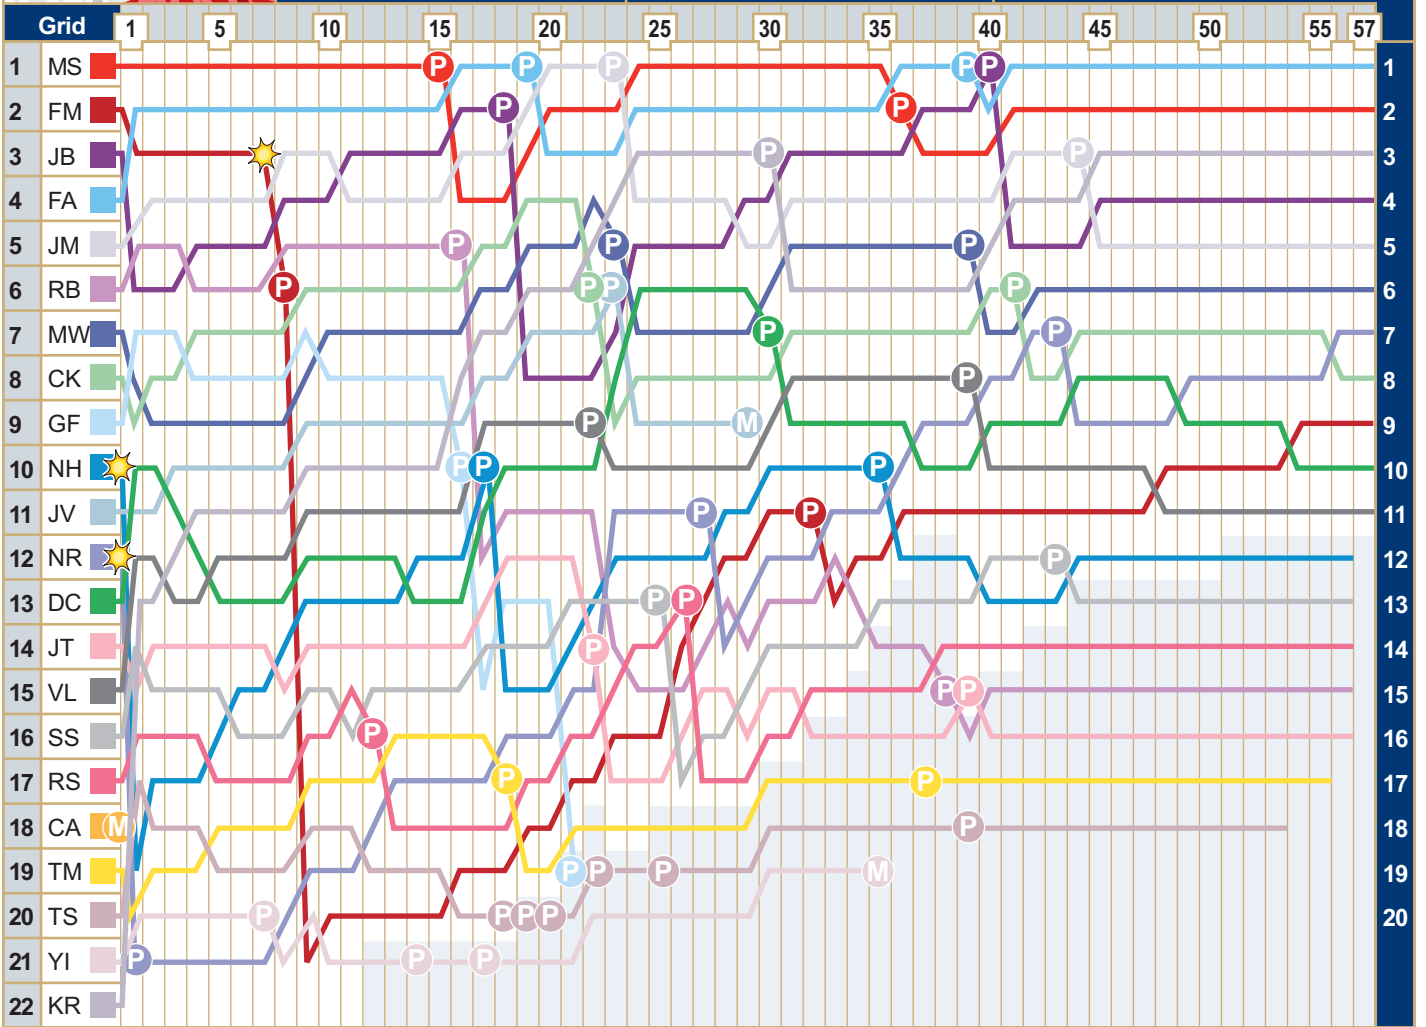

# Grand Prix of Bahrain

March 12 2006

Positions lap by lap

Key	☆ Accident	M Mechanical failure	P Pit stop	□ Lapped	B Black Flagged
FA: F Alonso	MS: M Schumacher	MW: M Webber	DC: D Coulthard	TM: T Monteiro	TS: T Sato
GF: G Fisichella	FM: F Massa	NR: N Rosberg	CK: C Klien	CA: C Albers	YI: Y Ide
KR: K Räikkönen	RS: R Schumacher	JB: J Button	NH: N Heidfeld	VL: V Liuzzi	
JM: J Montoya	JT: J Trulli	RB: R Barrichello	JV: J Villeneuve	SS: S Speed	