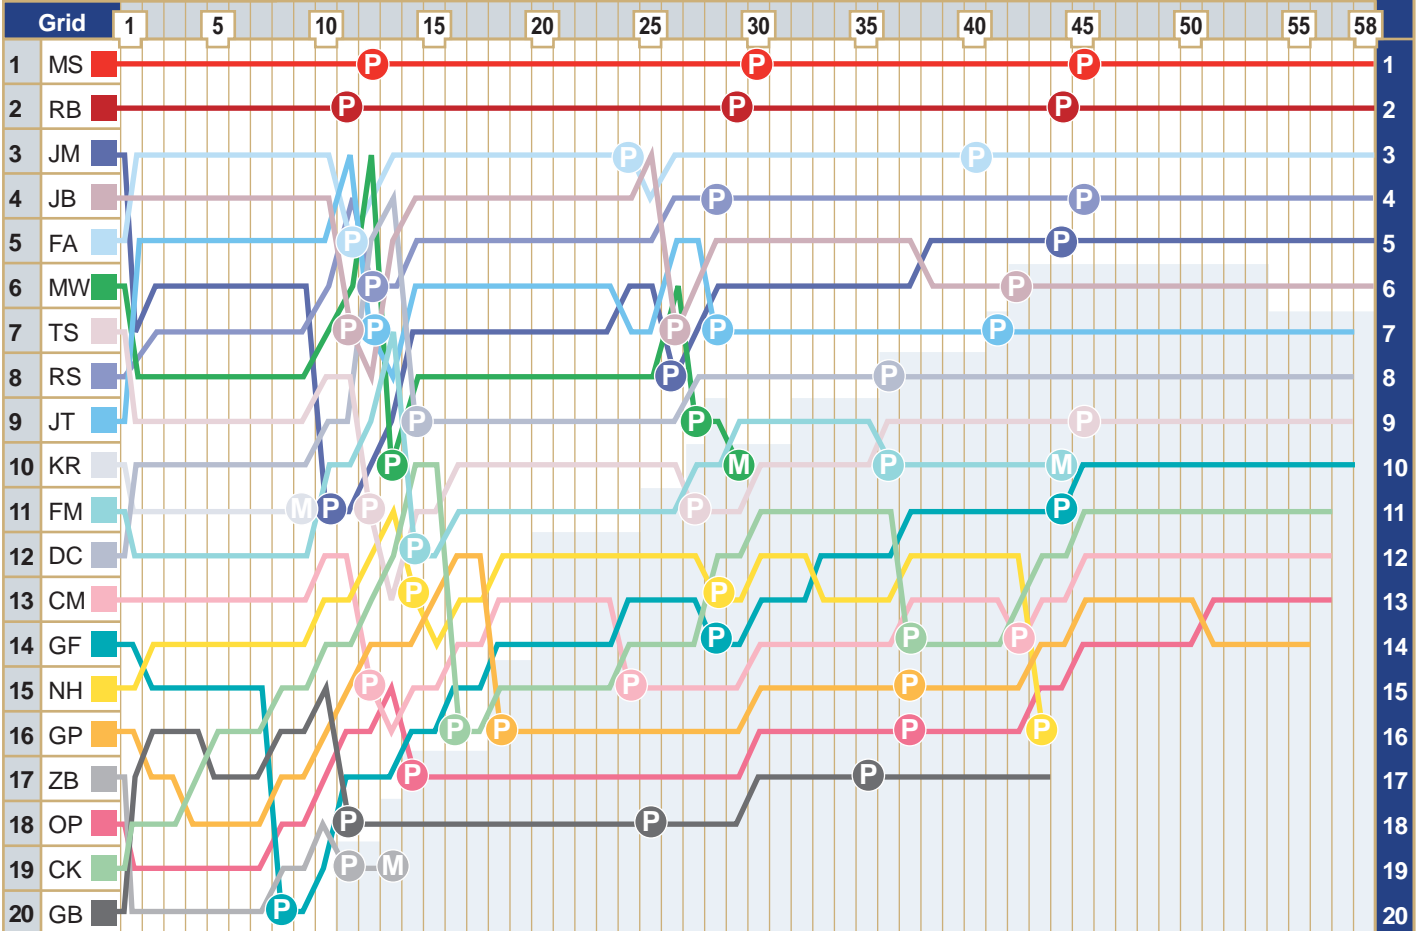

Grand Prix of Australia

March 7 2004

Positions lap by lap

Key	☀ Accident	M Mechanical failure	P Pit stop	☐ Lapped	B Black Flagged
MS = M Schumacher	DC = D Coulthard	JB = J Button	MW = M Webber	NH = N Heidfeld	
RB = R Barrichello	KR = K Raikkonen	TS = T Sato	CK = C Klien	GP = G Pantano	
JM = J Montoya	JT = J Trulli	GF = G Fisichella	OP = O Panis	GB = G Bruni	
RS = R Schumacher	FA = F Alonso	FM = F Massa	CM = C Da Matta	ZB = Z Baumgartner	