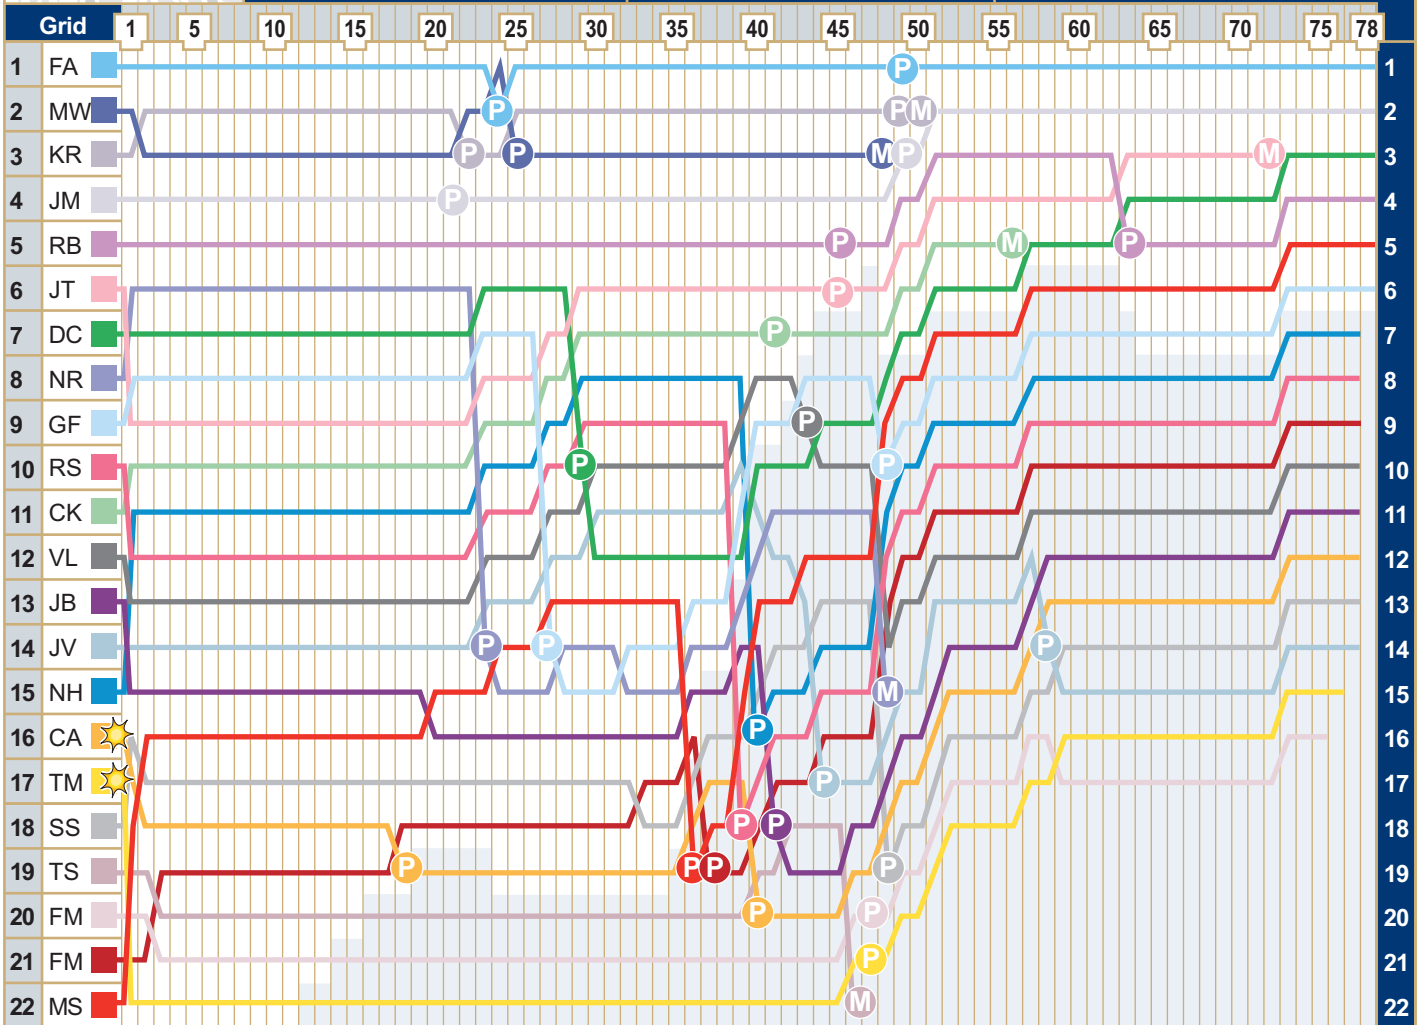

# Grand Prix of Monaco

May 28 2006

Positions lap by lap

Key	☀ Accident	Ⓜ Mechanical failure	Ⓟ Pit stop	□ Lapped	Ⓡ Black Flagged
FA: F Alonso	MS: M Schumacher	MW: M Webber	DC: D Coulthard	TM: T Monteiro	TS: T Sato
GF: G Fisichella	FM: F Massa	NR: N Rosberg	CK: C Klien	CA: C Albers	FM: F Montagny
KR: K Räikkönen	RS: R Schumacher	JB: J Button	NH: N Heidfeld	VL: V Liuzzi	
JM: J Montoya	JT: J Trulli	RB: R Barrichello	JV: J Villeneuve	SS: S Speed	