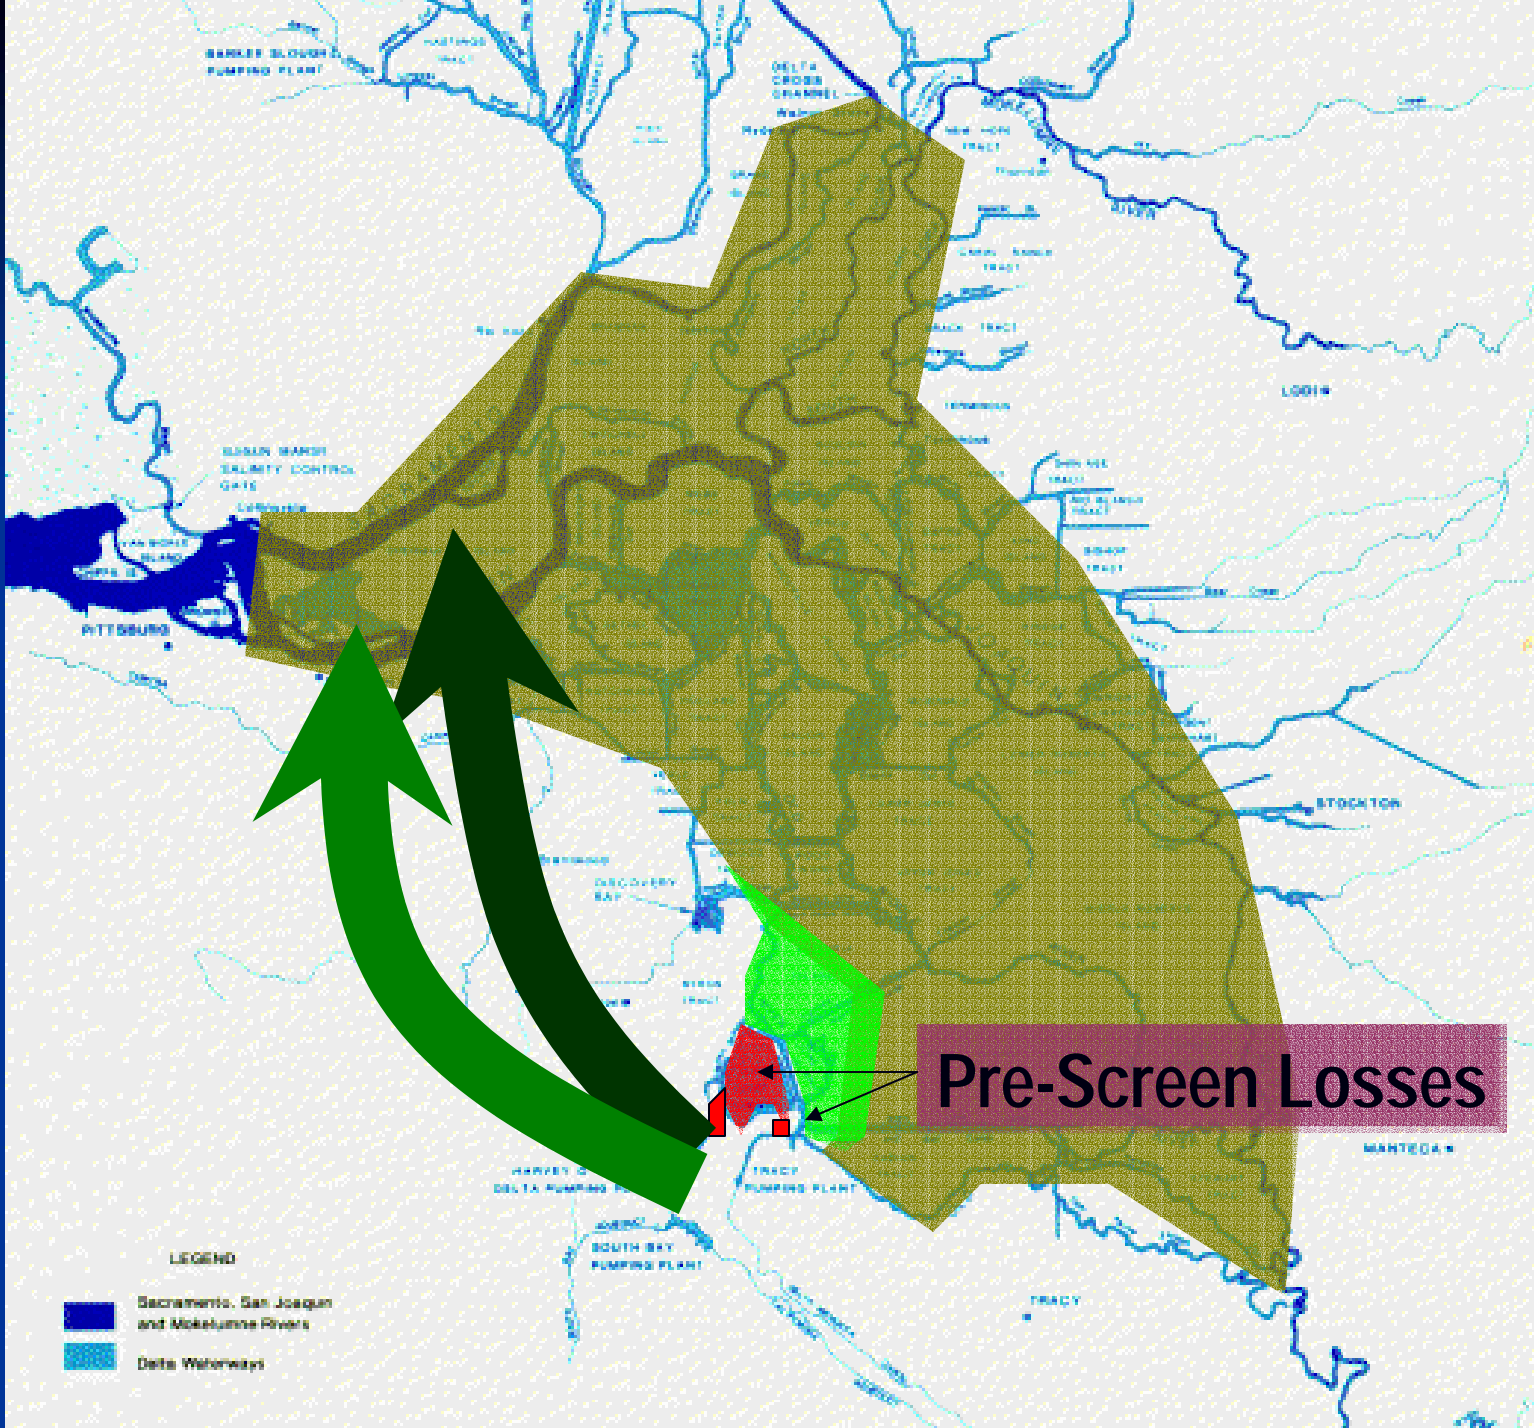

SDFE Forum Meeting

April 2, 2003

Pre-Screen Losses

LEGEND

- Sacramento, San Joaquin and Mokelumne Rivers
- Delta Waterways