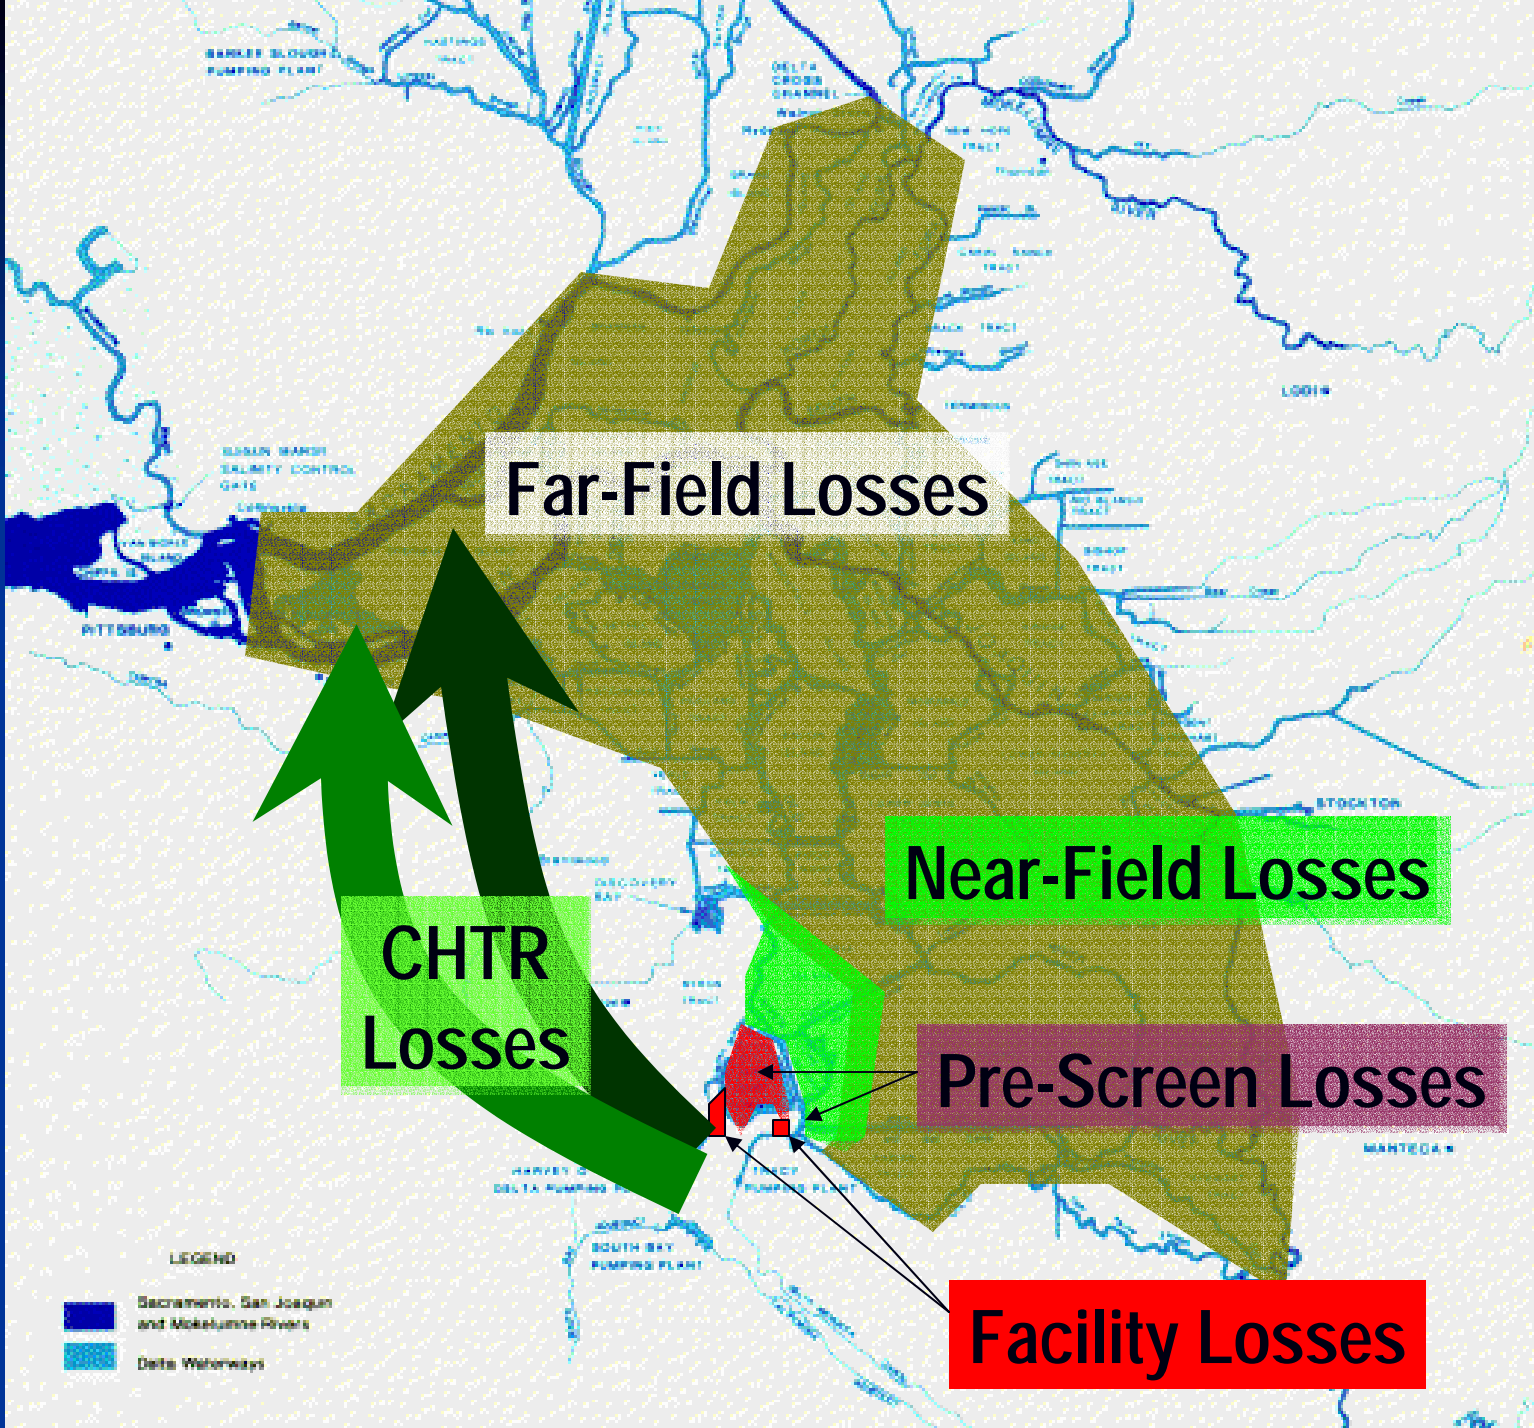

SDFE Forum Meeting

April 2, 2003

Pre-Screen Losses

LEGEND

- Sacramento, San Joaquin and Mokelumne Rivers
- Delta Waterways