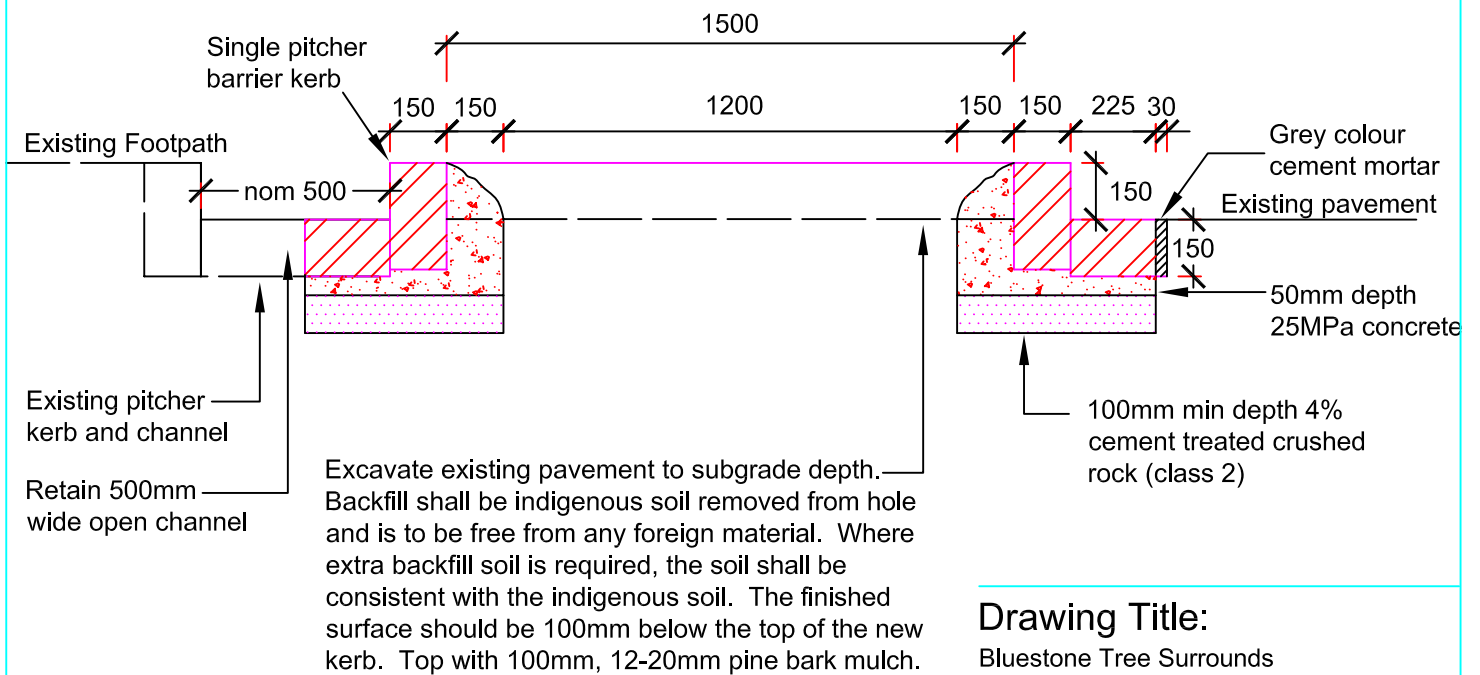

**TREE SURROUND - TYPICAL DETAIL**

**TREE SURROUND - TYPICAL SECTION**

**Drawing Title:**  
Bluestone Tree Surrounds

Dwg No. OS. 18  
Scale at A4 1:20  
Updated 06/09/02  
Yarra Standard: YSD77