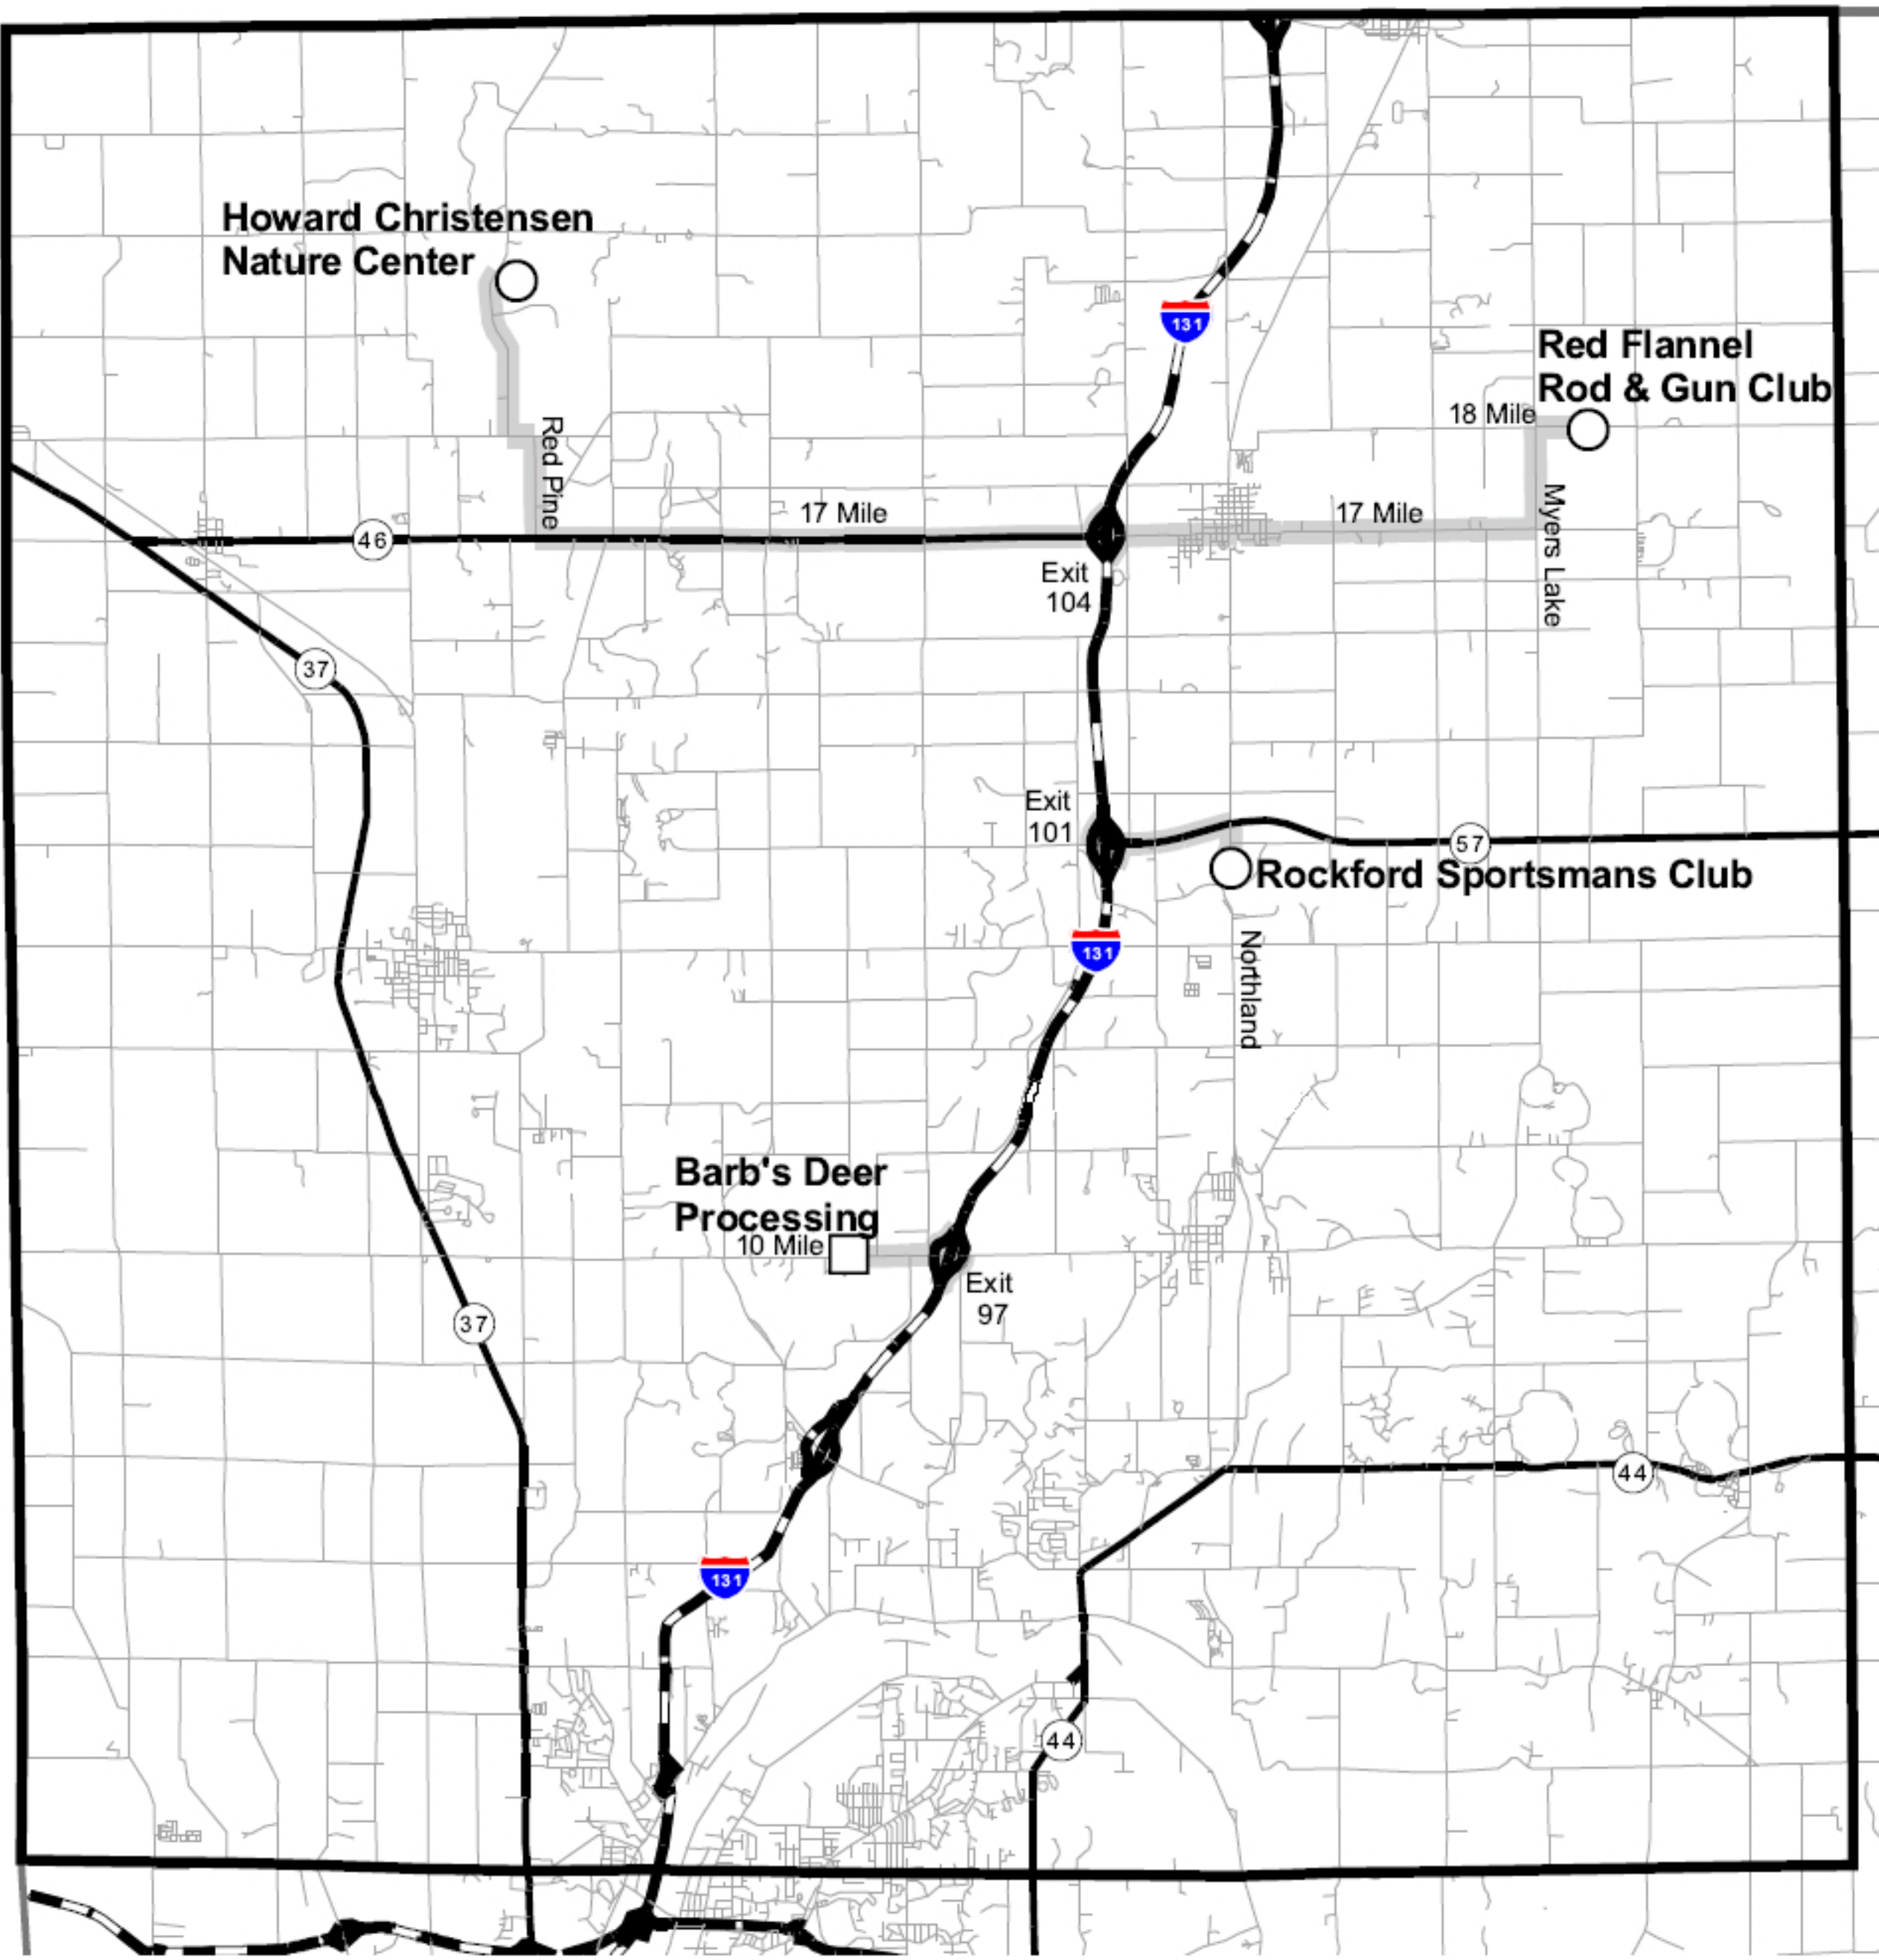

Locations of DNR Check Stations and meat processors in the CWD Surveillance Zone, Kent County, MI

- Deer Handling Facilities
- DNR Check Station
- Meat Processor
- ▭ CWD Surv. Zone
- Kent County Line
- Roads
- ▬ Highway
- ▬ Interstate
- ▬ Residential/County
- ▬ Directions