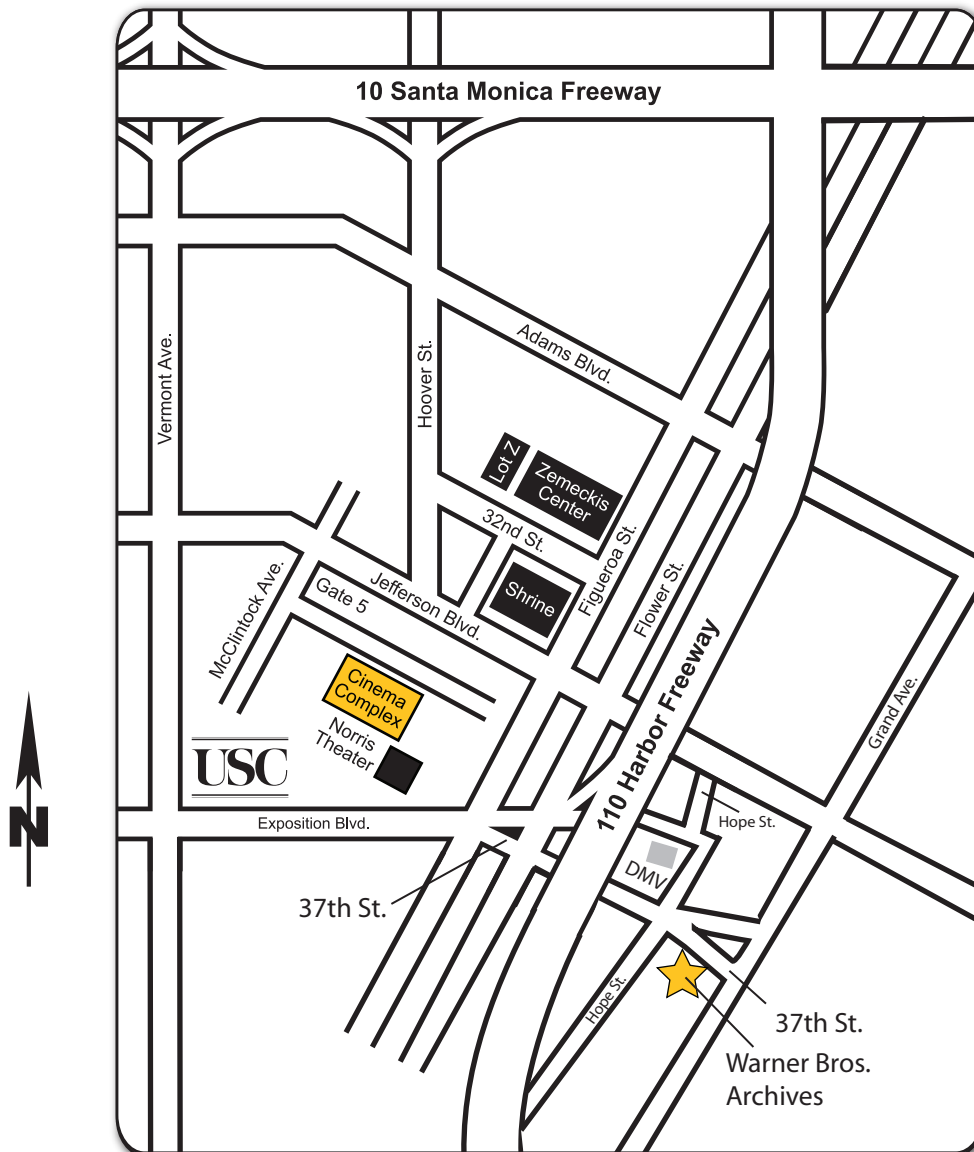

## MAP TO THE WARNER BROS. ARCHIVES

3716 South Hope Street, Room 113, Los Angeles, California 90089

### From the 10 Santa Monica Freeway (Eastbound or Westbound)

Exit on the 110 (Harbor Freeway) heading south. Exit on Exposition Boulevard. Merge briefly onto Flower Street, followed by a sharp left onto Exposition heading east. Go under the 110 overpass. Cross all the way to the right lane. Cross Hope Street. Make a right turn into the Research Annex parking lot.

### From the 110 Harbor Freeway (Northbound)

Take the exit for 37th Street. Turn right at 37th Street and immediately turn right into the Research Annex parking lot.

### From the 110 Harbor Freeway (Southbound)

Exit on Exposition Boulevard. Merge briefly onto Flower Street, followed by a sharp left onto Exposition heading east. Go under the 110 overpass. Cross all the way to the right lane. Cross Hope Street. Make a right turn into the Research Annex parking lot.