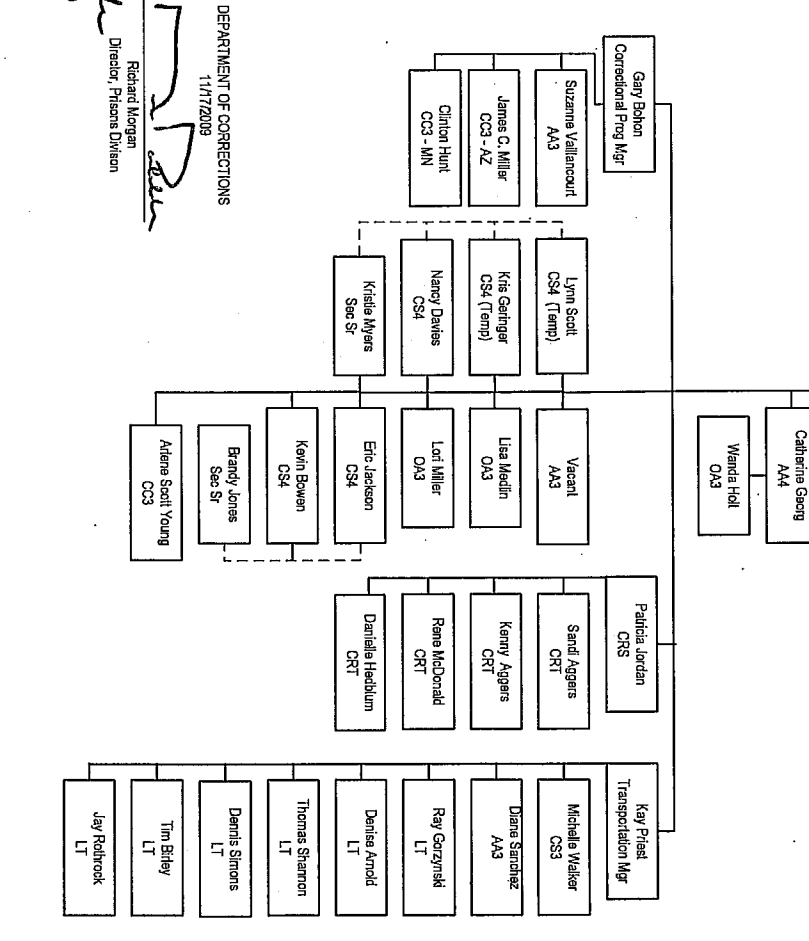

Richard Morgan
Director, Prisons Division

Vicki Loebe
Exec. Assistant

Dan Padlock
Deputy Director
Command A

Earl Wright
Deputy Director
Command C

James Thatcher
Supl. - OCS/Al

DEPARTMENT OF CORRECTIONS
11/17/2019
[Signature]
Richard Morgan
Director, Prisons Division