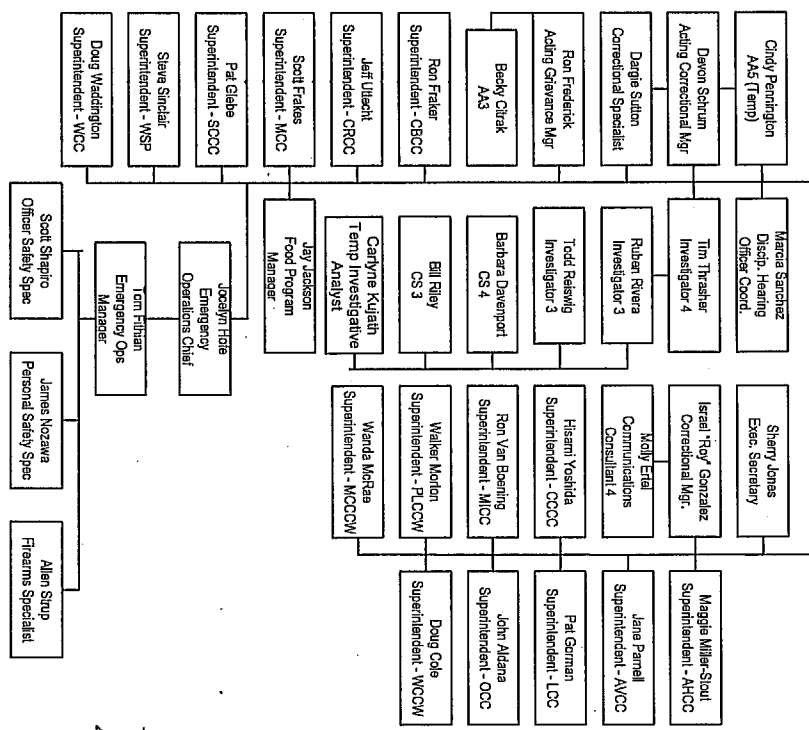

Richard Morgan
Director, Prisons Division

Vicki Loebe
Exec. Assistant

Dan Padlock
Deputy Director
Command A

Earl Wright
Deputy Director
Command C

James Thatcher
Supl. - OCS/Al

DEPARTMENT OF CORRECTIONS
11/17/2019
[Signature]
Richard Morgan
Director, Prisons Division